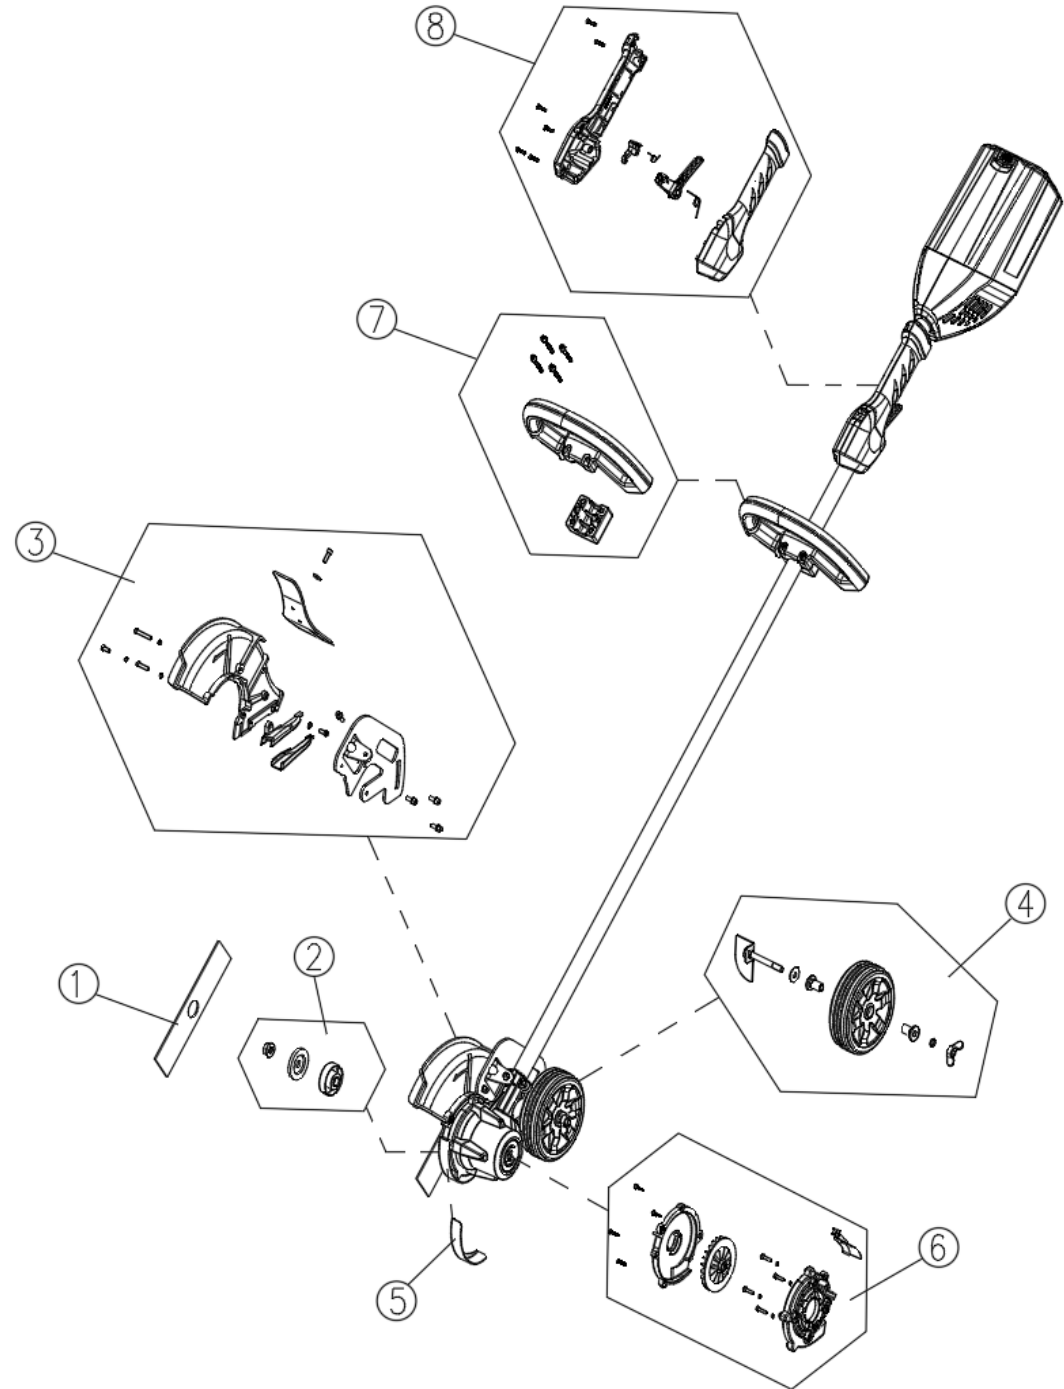

GE 080
GW 82V 8-in. BL Stick Edger
2700102

GE 080
GW 82V 8-in. BL Stick Edger
2700102

Item #	Part Number	Description
1	R0200838-00	Blade
2	R0200837-00	Blade Nut and Spacer
3	RB339041782	Guard and Height Adjust Kit
4	RB341071782	Wheel Kit
5	R0200839-00	Ground Guard
6	R0200840-00	Motor Fan Assembly
7	RB34130334	Auxiliary Handle Kit
8	RB341121916	Trigger Kit