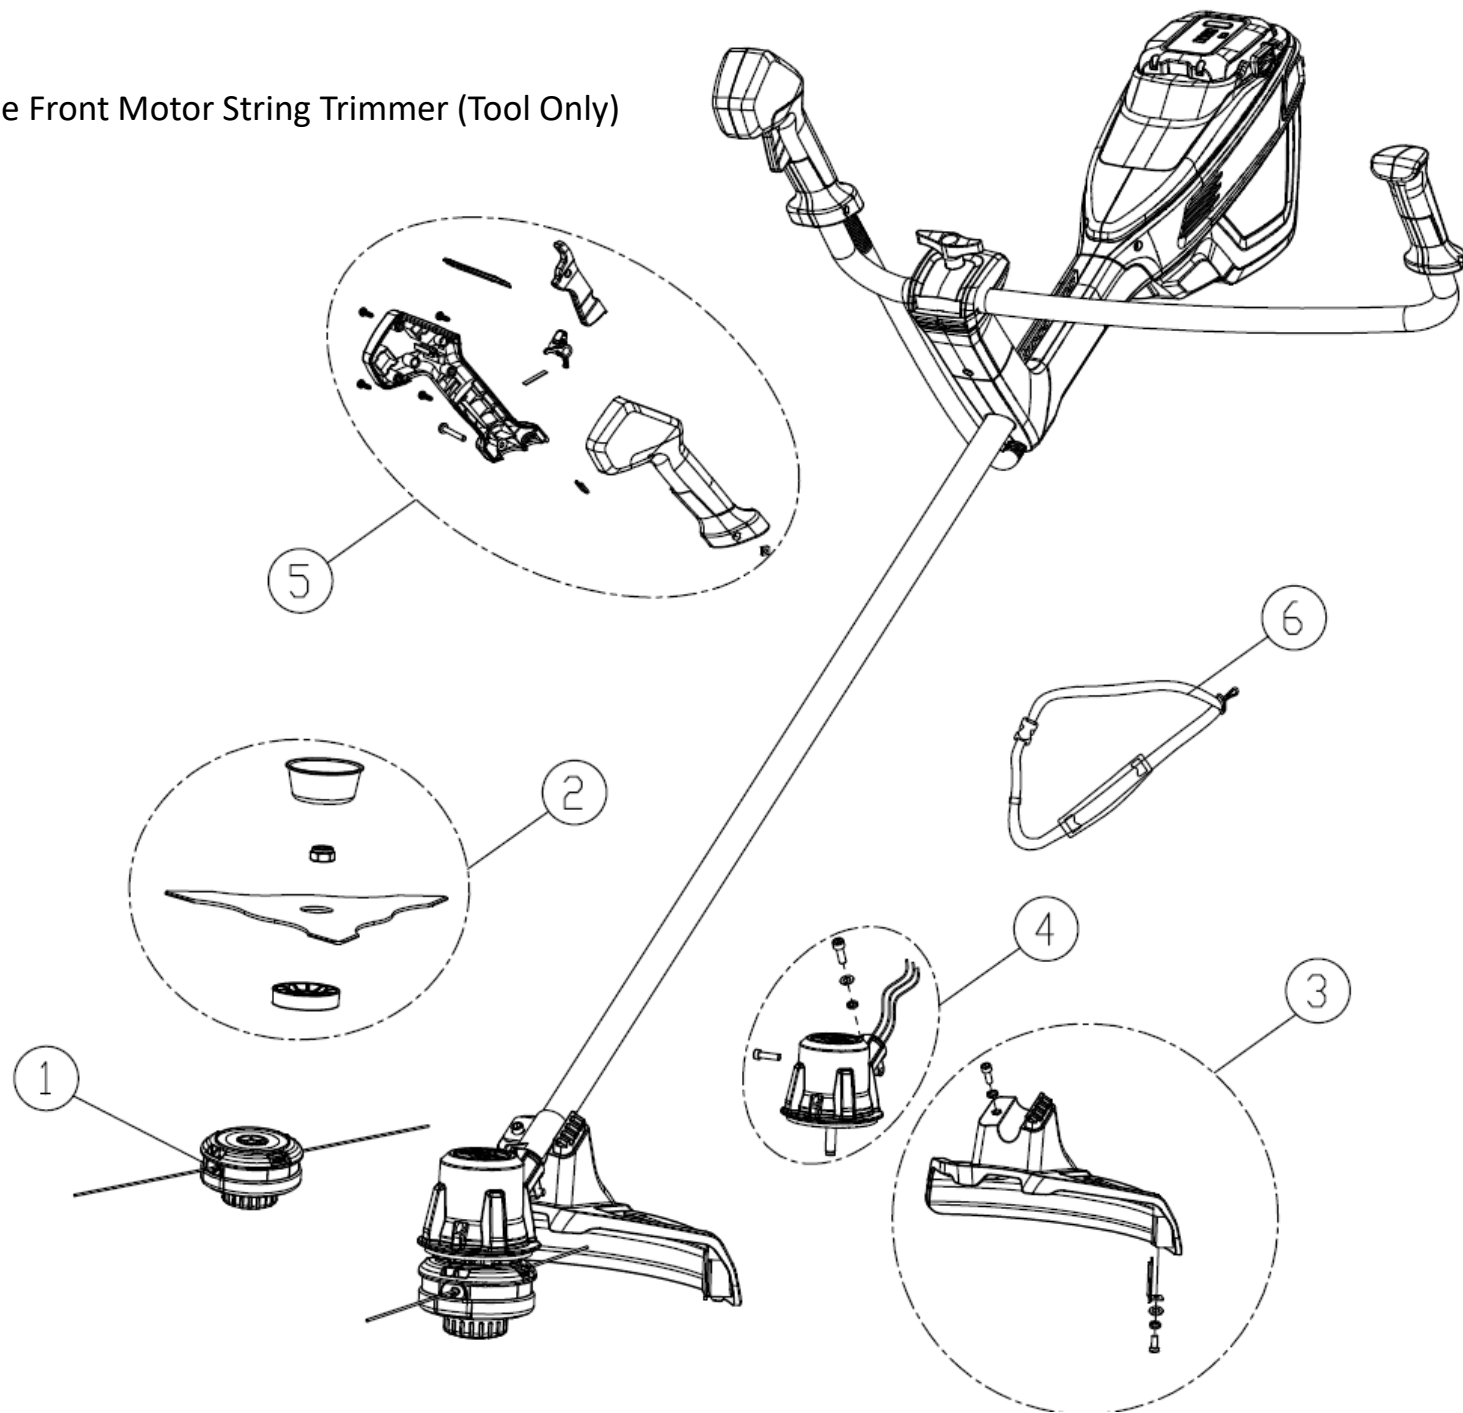

82TB16
82V 16" Brushless Bike Handle Front Motor String Trimmer (Tool Only)
2115602

82TB16

82V 16" Brushless Bike Handle Front Motor String Trimmer (Tool Only)

2115602

Item #	Part Number	Description
1	R0200786-00	Cutting Head
2	R0200790-00	Cutting Blade
3	R0200785-00	Guard Assembly
4	R0200900-00	Lower End Assembly
5	R0200904-00	Trigger Housing Kit
6	R0200793-00	Strap Assembly