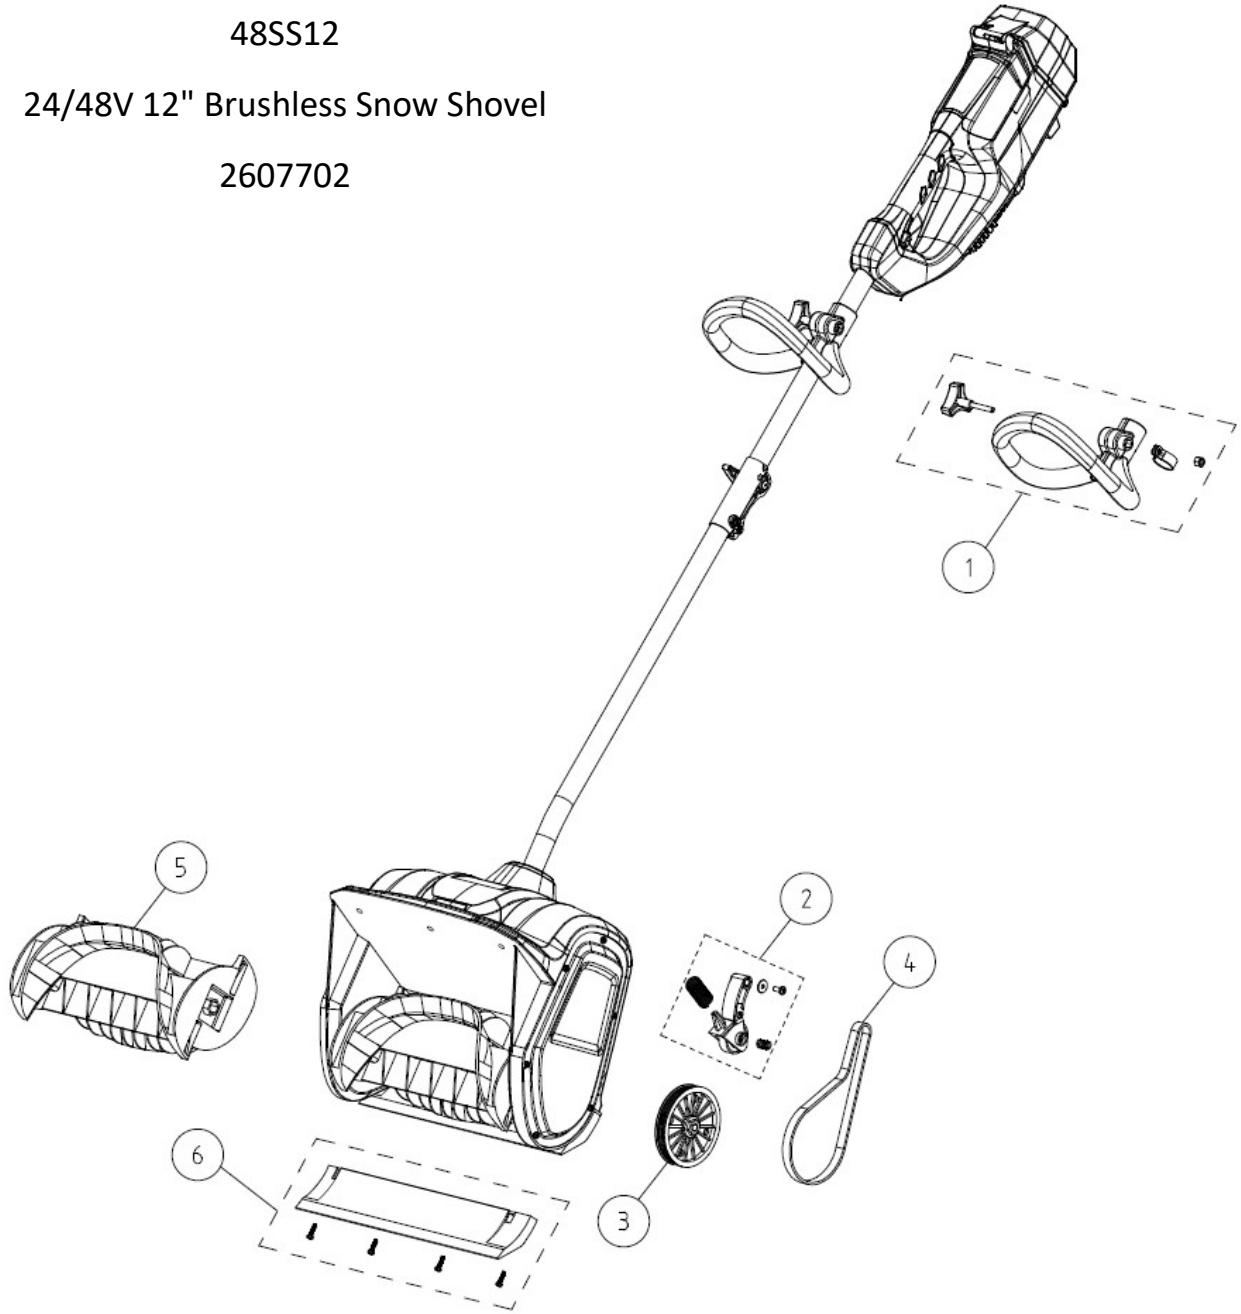

48SS12

24/48V 12" Brushless Snow Shovel

2607702

Item #	Part Number	Description
1	R0201844-00	Auxiliary Handle Kit
2	R0201879-00	Tension Pulley Kit
3	R0201930-00	Pulley
4	R0201587-00	Belt
5	R0201929-00	Auger
6	R0201589-00	Scraper Bar