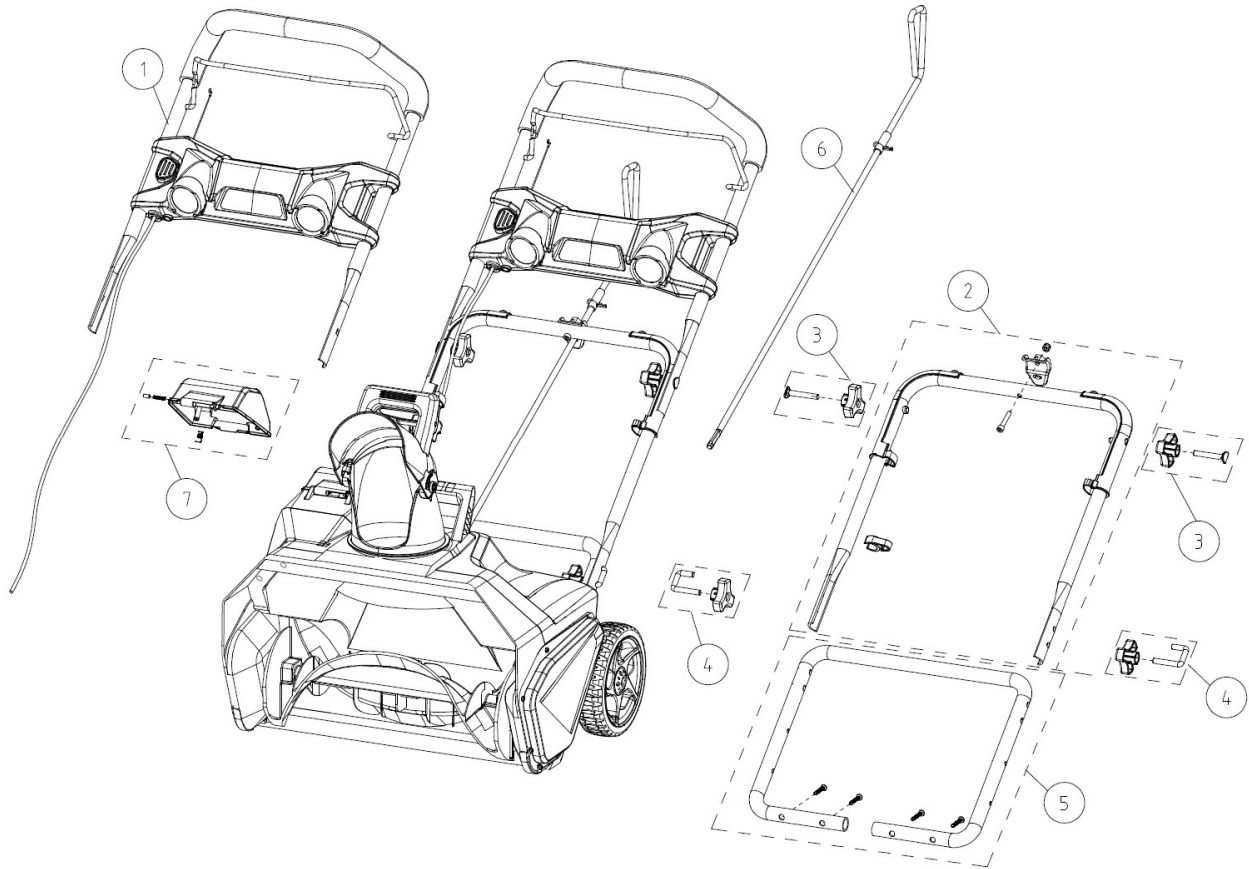

48SN20

GW 24/48V 20" Snow Thrower

2607802

Lower Deck

48SN20

GW 24/48V 20" Snow Thrower

2607802

Handles and Control

48SN20

GW 24/48V 20" Snow Thrower

2607802

Lower Deck		
Item #	Part Number	Description
1	R0200282-00	Scraper Bar
2	R0200165-00	Wheel Kit
3	R0201923-00	Right Side Cover
4	R0200820-00	Driveshaft kit
5	R0201917-00	Pulley
6	R0201918-00	Belt
7	R0201924-00	Drive Side Cover
8	R0201919-00	Skid Shoes Kit
9	R0201920-00	Chute Kit