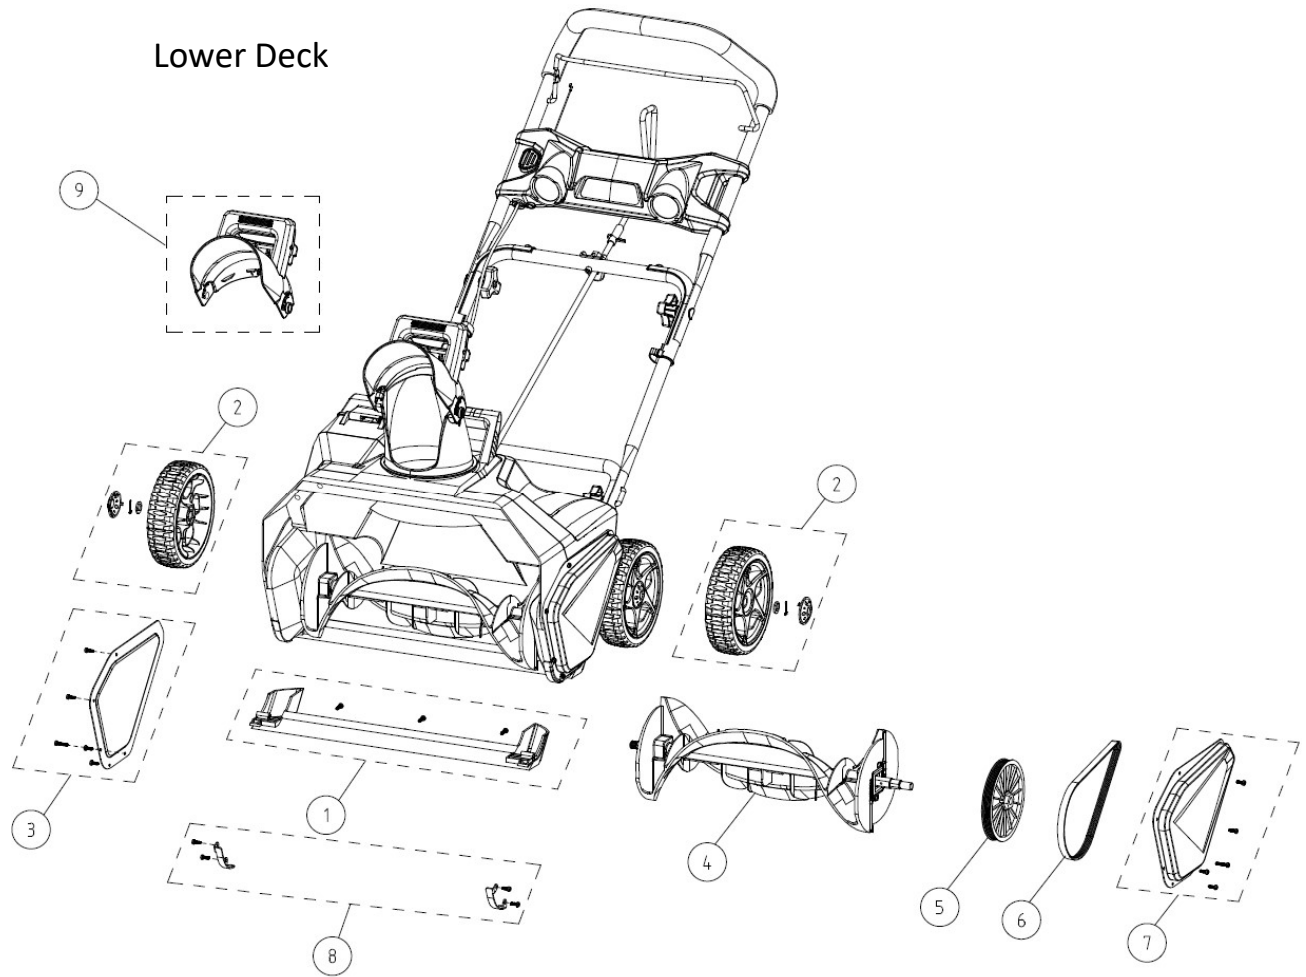

48SN20

GW 24/48V 20" Snow Thrower

2607802

Lower Deck

48SN20

GW 24/48V 20" Snow Thrower

2607802

Handles and Control

48SN20

GW 24/48V 20" Snow Thrower

2607802

Lower Deck		
Item #	Part Number	Description
1	R0200282-00	Scraper Bar
2	R0200165-00	Wheel Kit
3	R0201923-00	Right Side Cover
4	R0200820-00	Driveshaft kit
5	R0201917-00	Pulley
6	R0201918-00	Belt
7	R0201924-00	Drive Side Cover
8	R0201919-00	Skid Shoes Kit
9	R0201920-00	Chute Kit