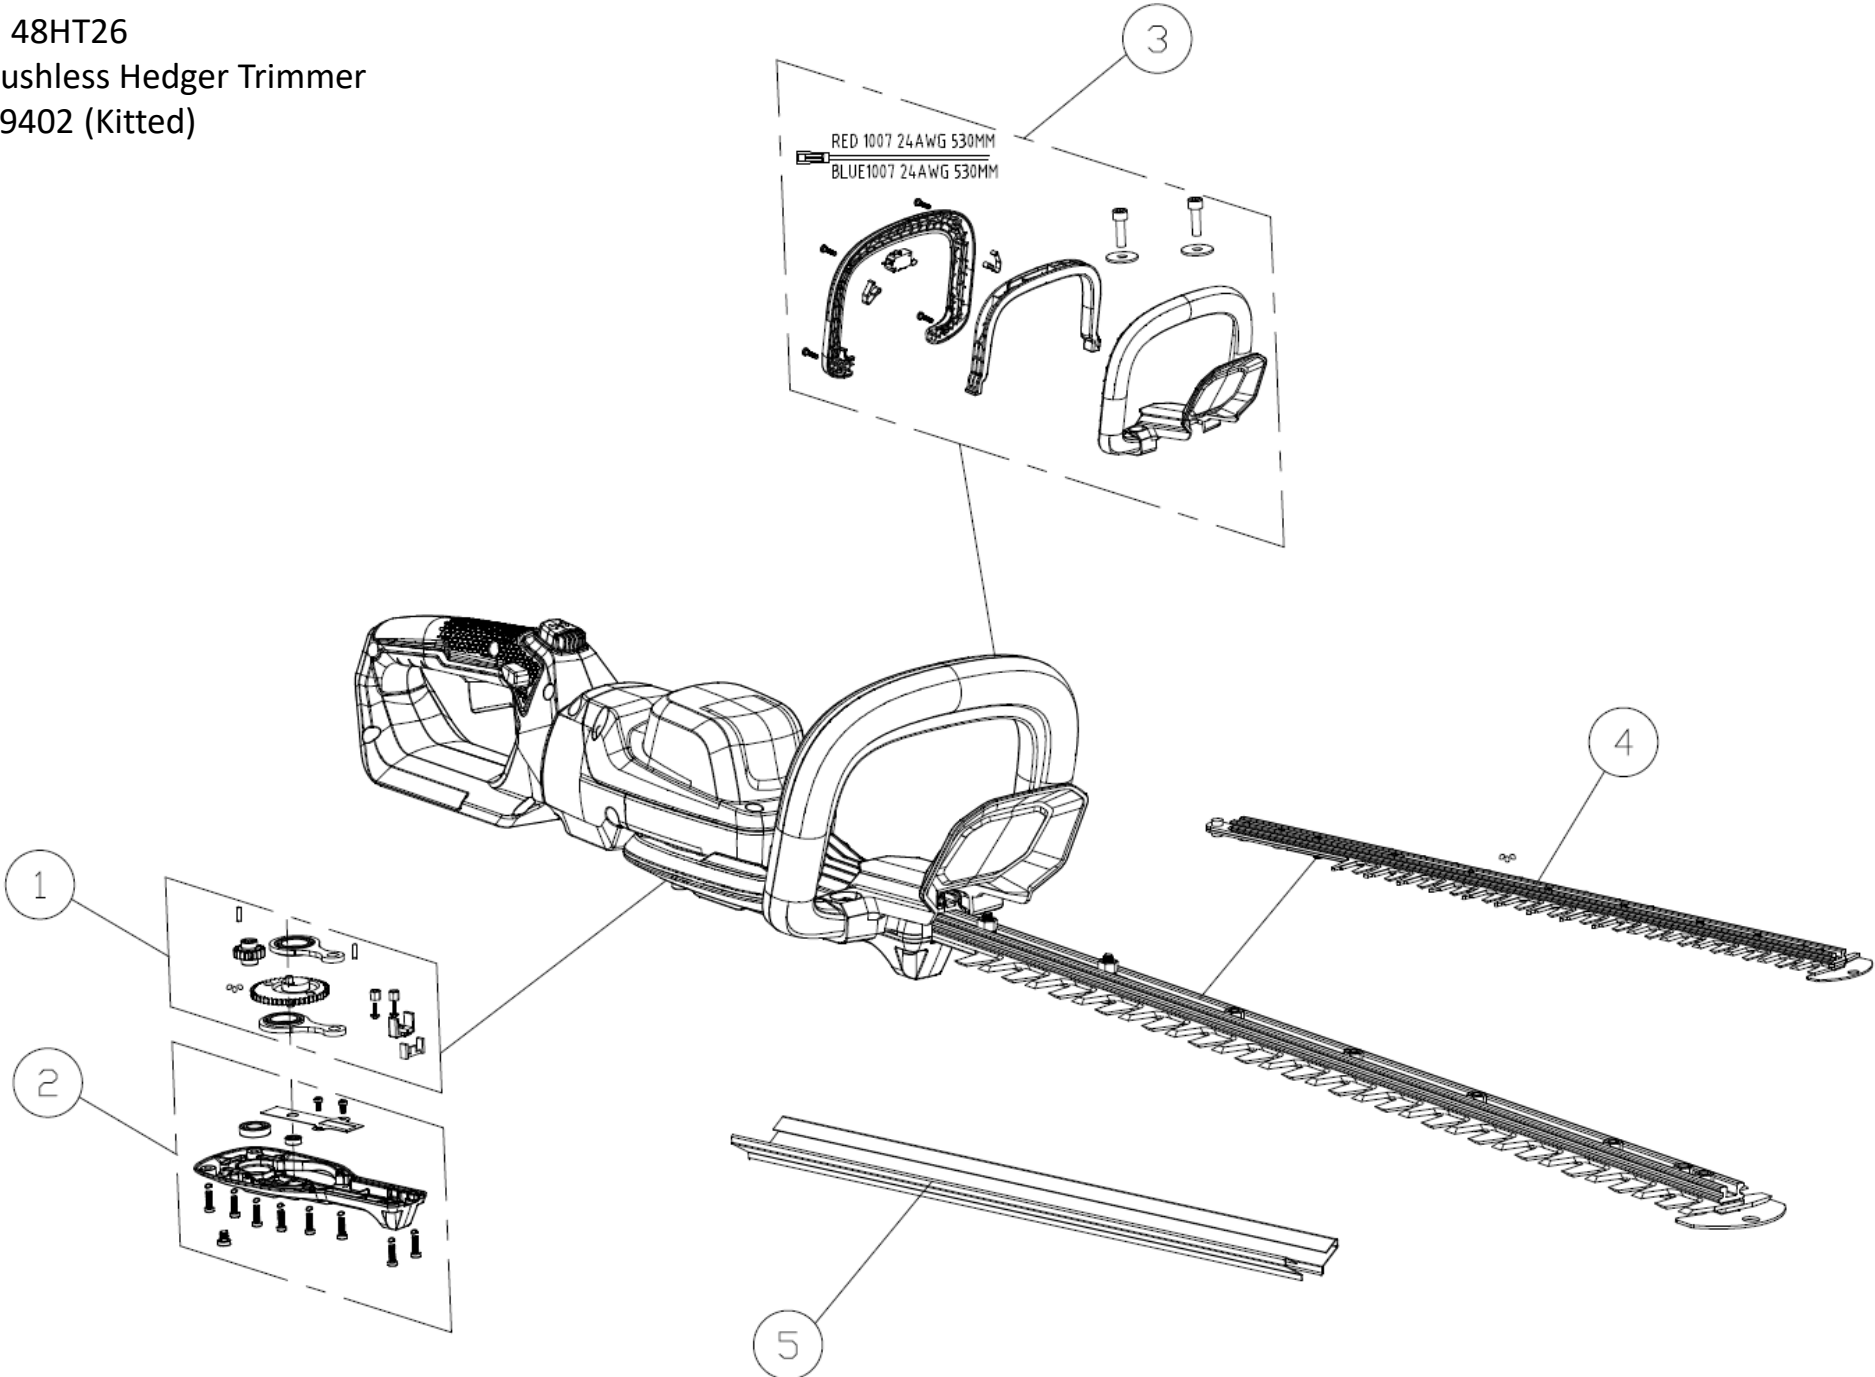

48HT26
GW 48V 26" Brushless Hedger Trimmer
2209402 (Kitted)

48HT26

GW 48V 26" Brushless Hedger Trimmer
2209402 (Kitted)

Item #	Part Number	Description
1	R0201671-00	Gear Assembly
2	R0201672-00	Lower Gear Box Cover
3	R0201038-00	Auxiliary Handle Assembly
4	R0201039-00	Blades
5	RB34110648V1	Sheath