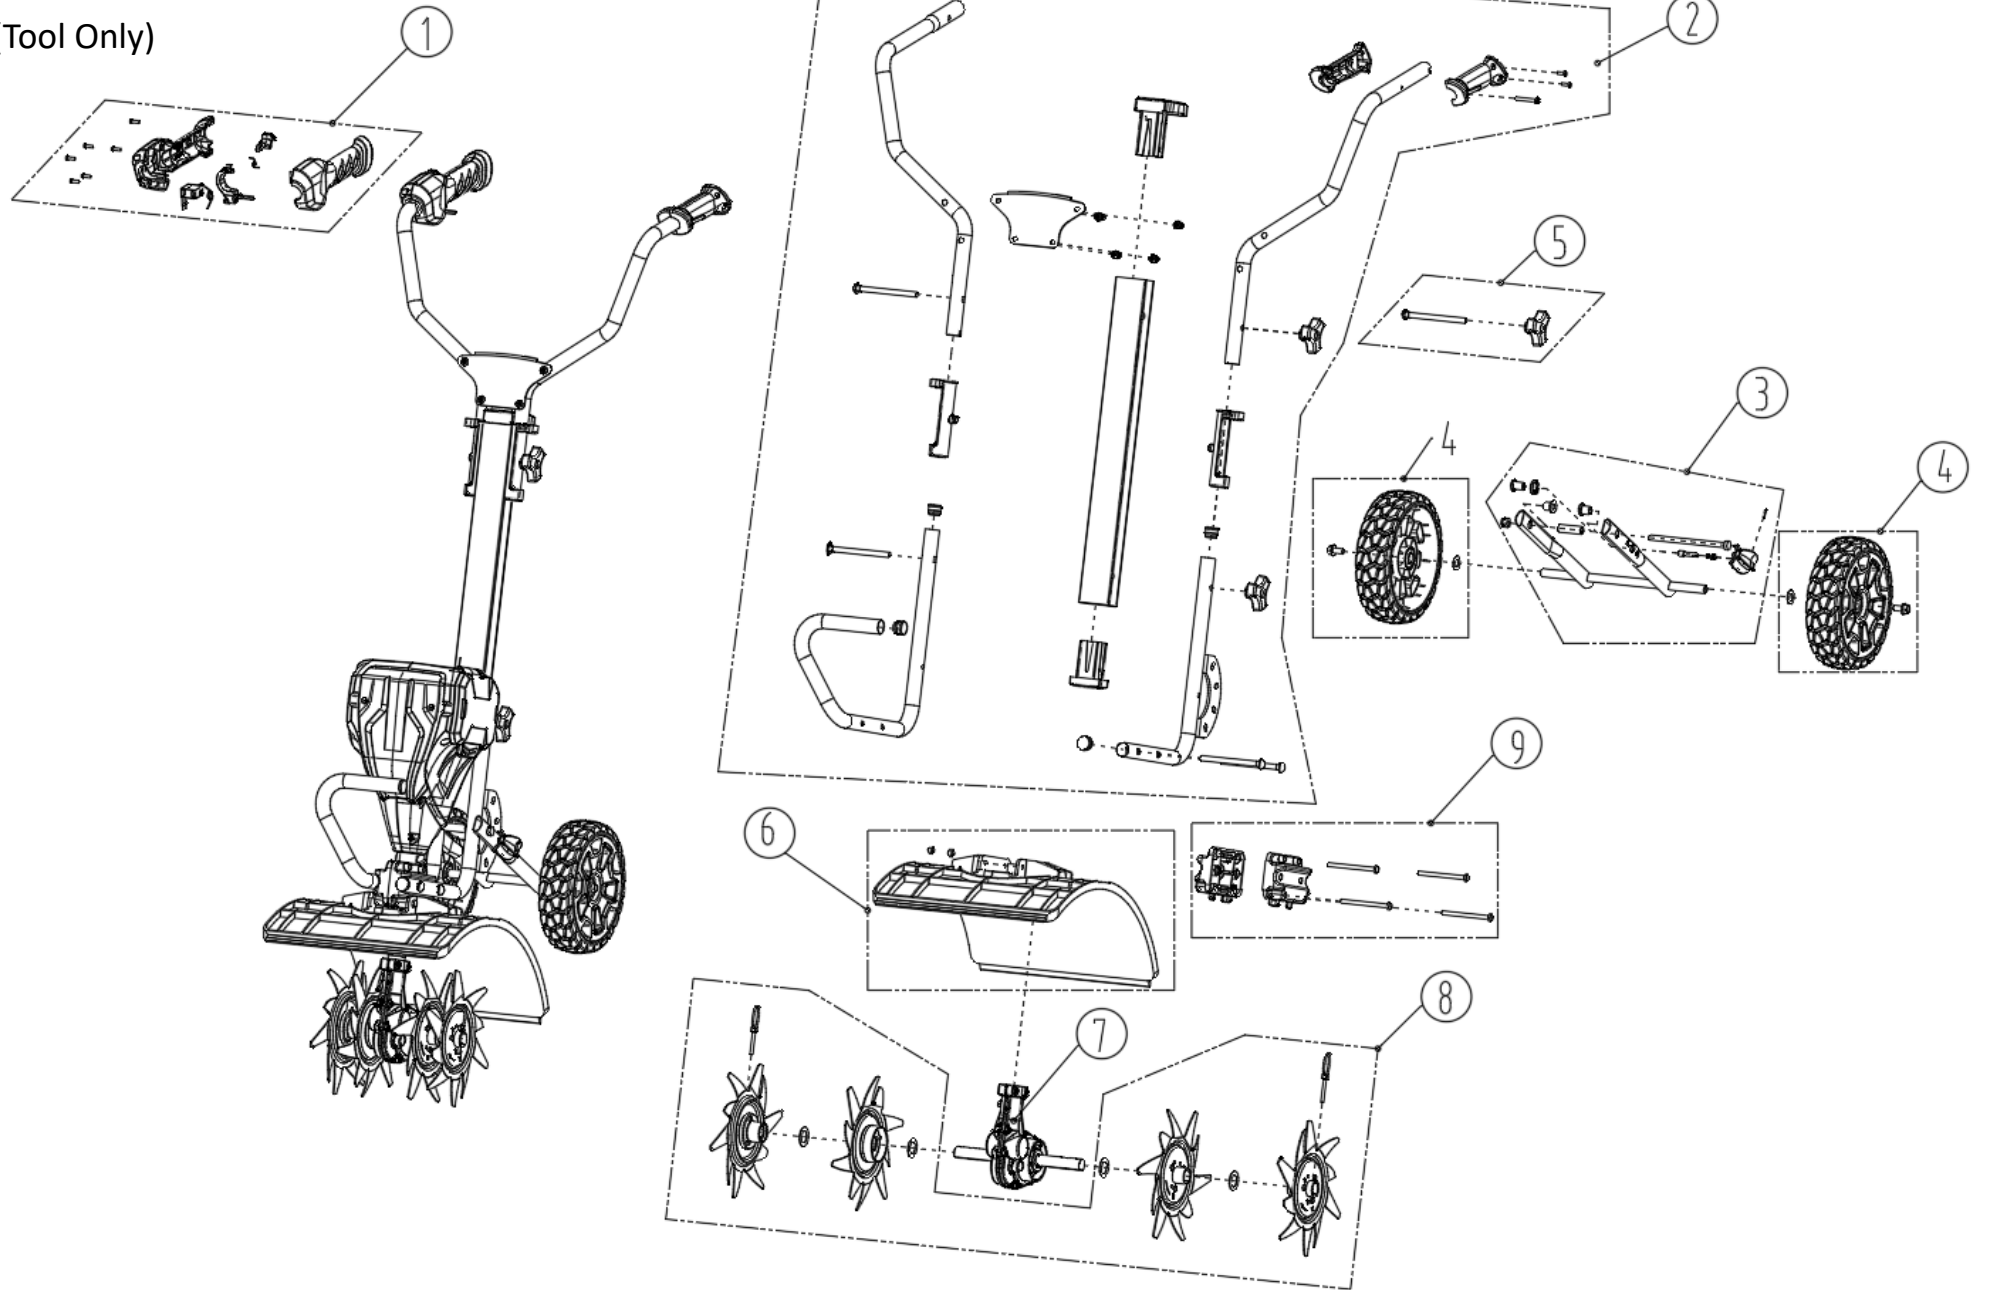

GTL 100
GWC 82V 10-in. BL Tiller (Tool Only)
2801402

GTL 100
GWC 82V 10-in. BL Tiller (Tool Only)
2801402

Item #	Part Number	Description
1	RB311021668	Trigger Assembly
2	RB333051668	Handle Kit
3	RB333061668	Axle Assembly
4	RB341281179A	Wheel Kit
5	R0200805-00	Handle Knob
6	RB341051663AB	Shield
7	RB311011663	Transmission
8	RB311061668	Tine Kit
9	RB311071668	Handle Bracket