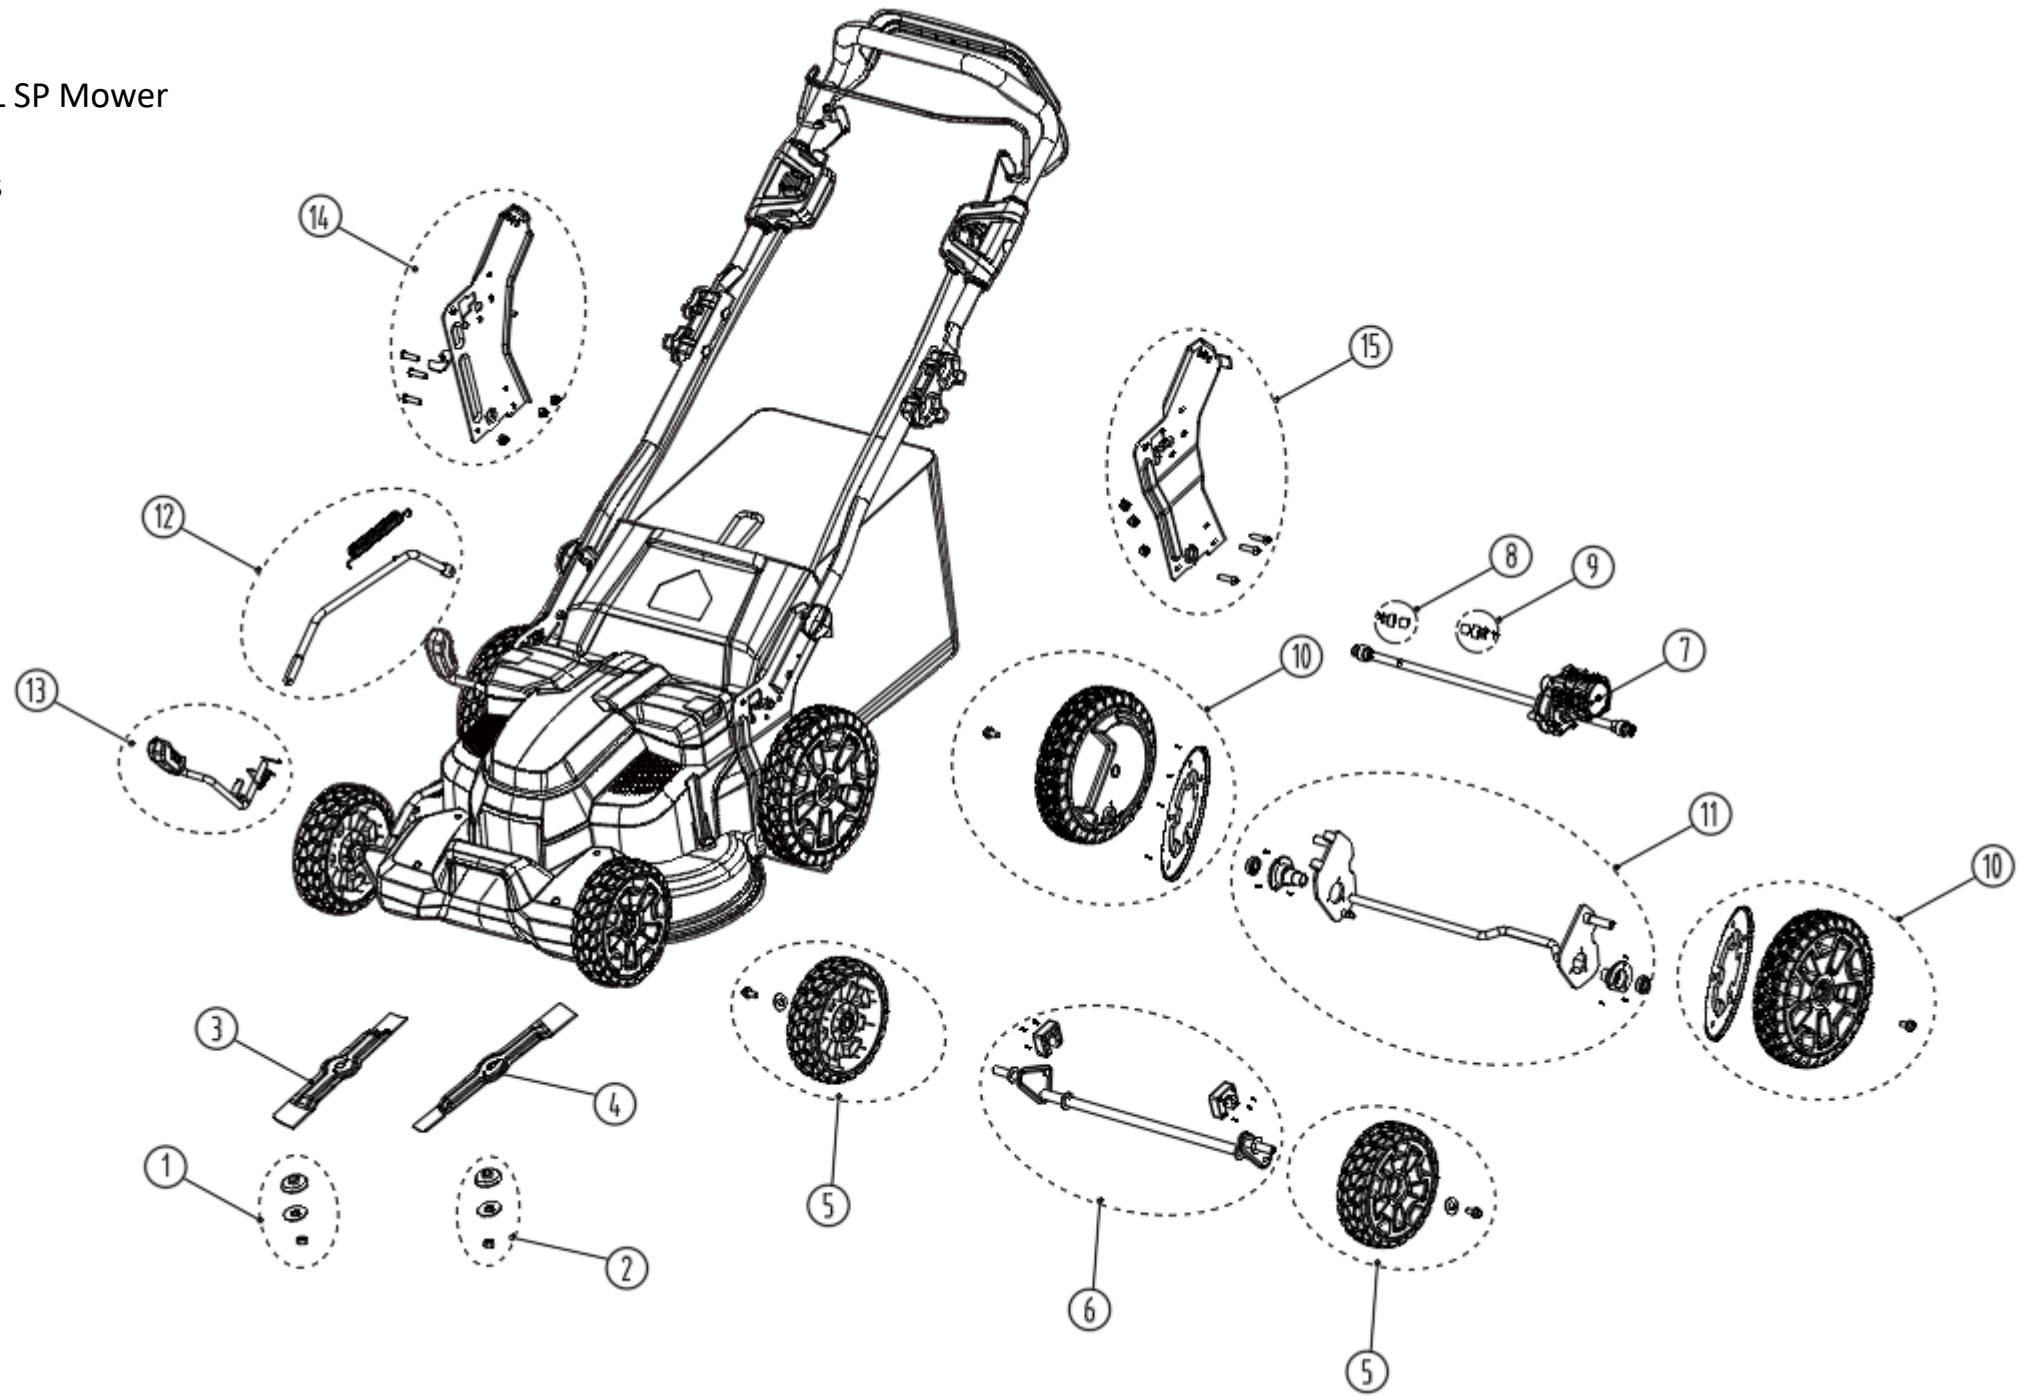

GMS 250
GW 82V 25-in. BL SP Mower
2510502
Deck and Wheels

GMS 250
GW 82V 25-in. BL SP Mower
2510502
Handles and Controls

GMS 250
GW 82V 25-in. BL SP Mower
2510502
Housings

GMS 250

GW 82V 25-in. BL SP Mower

2510502

Deck And Wheels		
Item #	Part Number	Description
1	RB332052376	Right Blade Bolt Kit
2	RB332042376	Left Blade Bolt Kit
3	RB333022376	Right Blade
4	RB333012376	Left Blade
5	RB341281179A	Front Wheel Kit
6	RB333052376	Front Axle Kit
7	RB361012468	Self Propel Axle And Motor
8	R0200808-00	Wheel Gear (Right)
9	R0200846-00	Wheel Gear (Left)
10	RB341031531A	Rear Wheel Assembly
11	RB333062376	Rear Axle Assembly
12	RB333172376A	Height Adjust Rod Assembly
13	RB311042376	Height Adjust Handle Kit
14	RB333092376A	Deck Bracket (Right)
15	RB333082376A	Deck Bracket (Left)