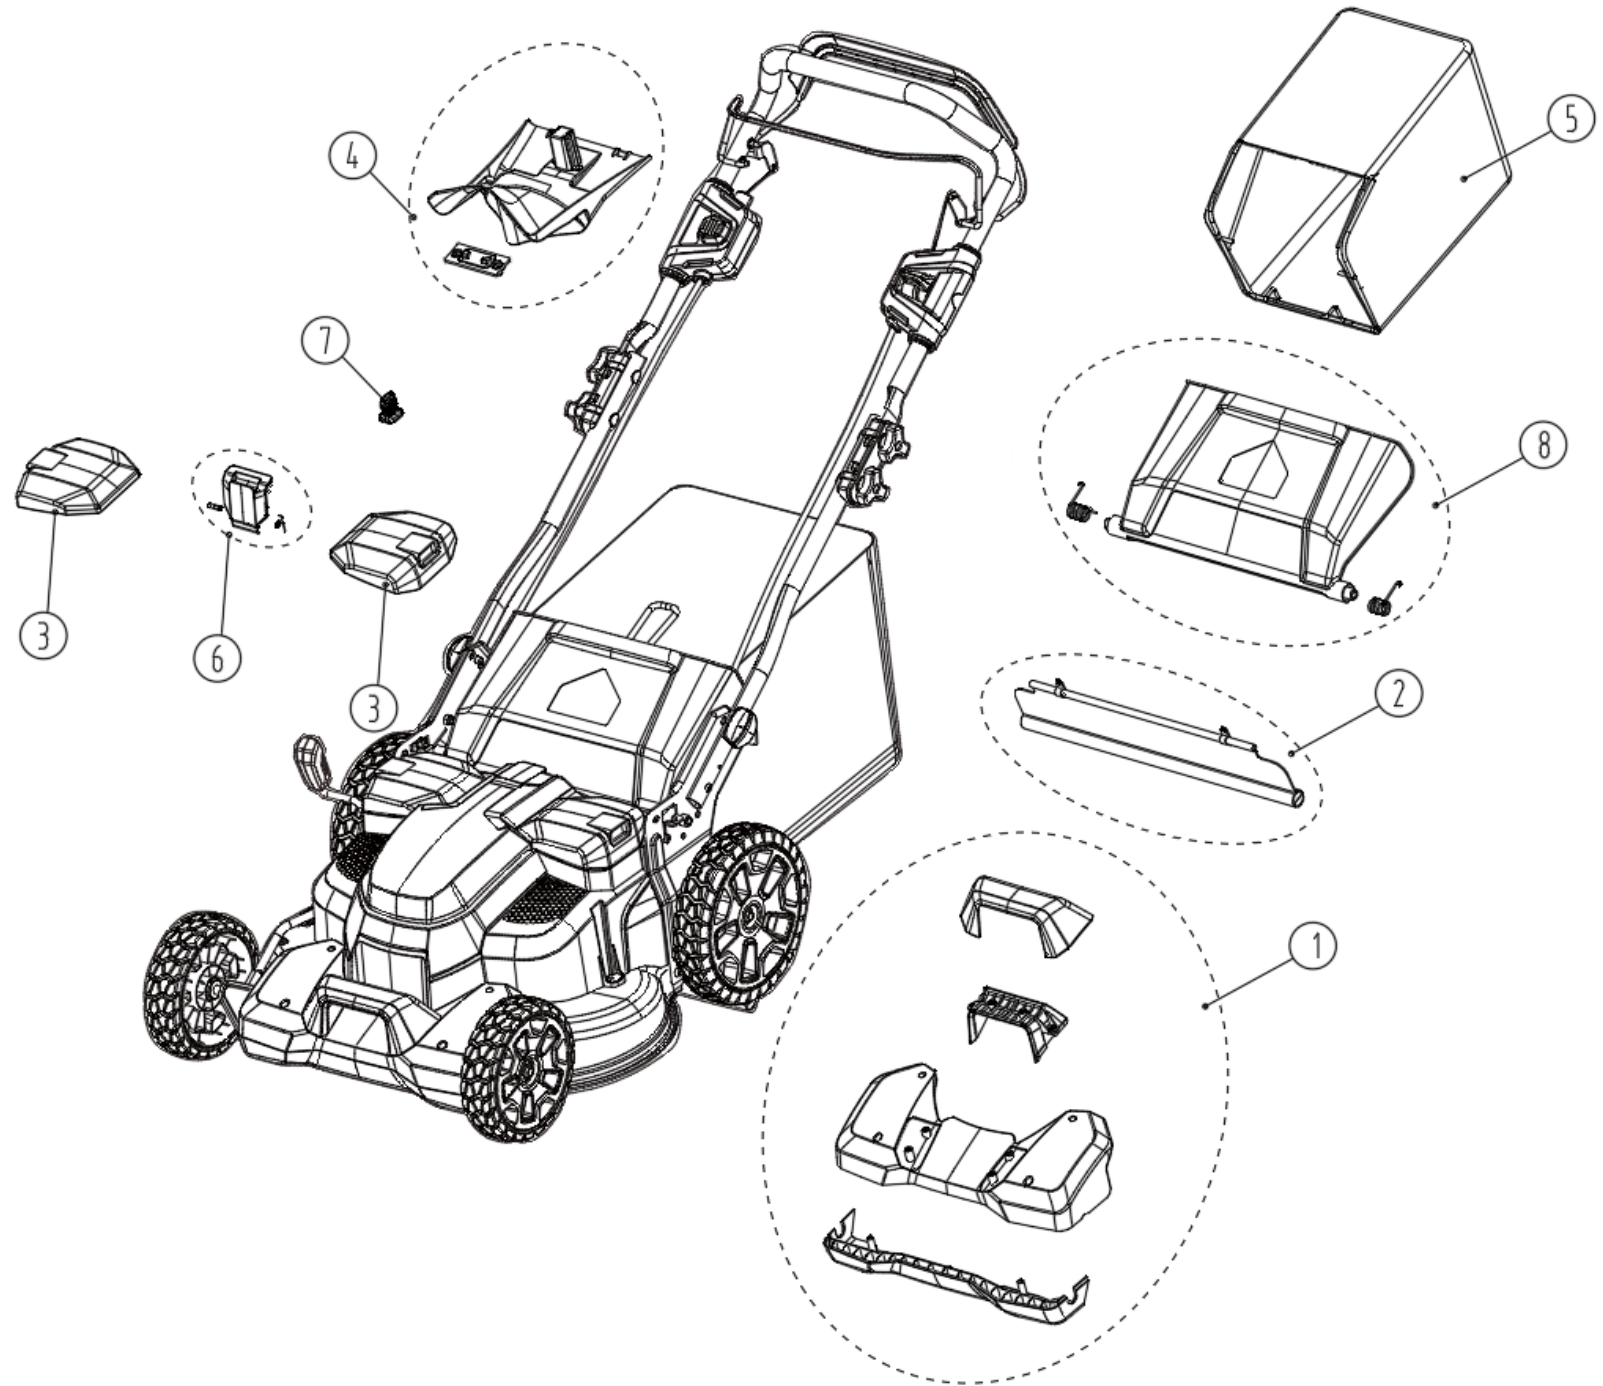

GMS 250
GW 82V 25-in. BL SP Mower
2510502
Deck and Wheels

GMS 250
GW 82V 25-in. BL SP Mower
2510502
Handles and Controls

GMS 250
GW 82V 25-in. BL SP Mower
2510502
Housings

GMS 250

GW 82V 25-in. BL SP Mower

2510502

Deck And Wheels		
Item #	Part Number	Description
1	RB332052376	Right Blade Bolt Kit
2	RB332042376	Left Blade Bolt Kit
3	RB333022376	Right Blade
4	RB333012376	Left Blade
5	RB341281179A	Front Wheel Kit
6	RB333052376	Front Axle Kit
7	RB361012468	Self Propel Axle And Motor
8	R0200808-00	Wheel Gear (Right)
9	R0200846-00	Wheel Gear (Left)
10	RB341031531A	Rear Wheel Assembly
11	RB333062376	Rear Axle Assembly
12	RB333172376A	Height Adjust Rod Assembly
13	RB311042376	Height Adjust Handle Kit
14	RB333092376A	Deck Bracket (Right)
15	RB333082376A	Deck Bracket (Left)