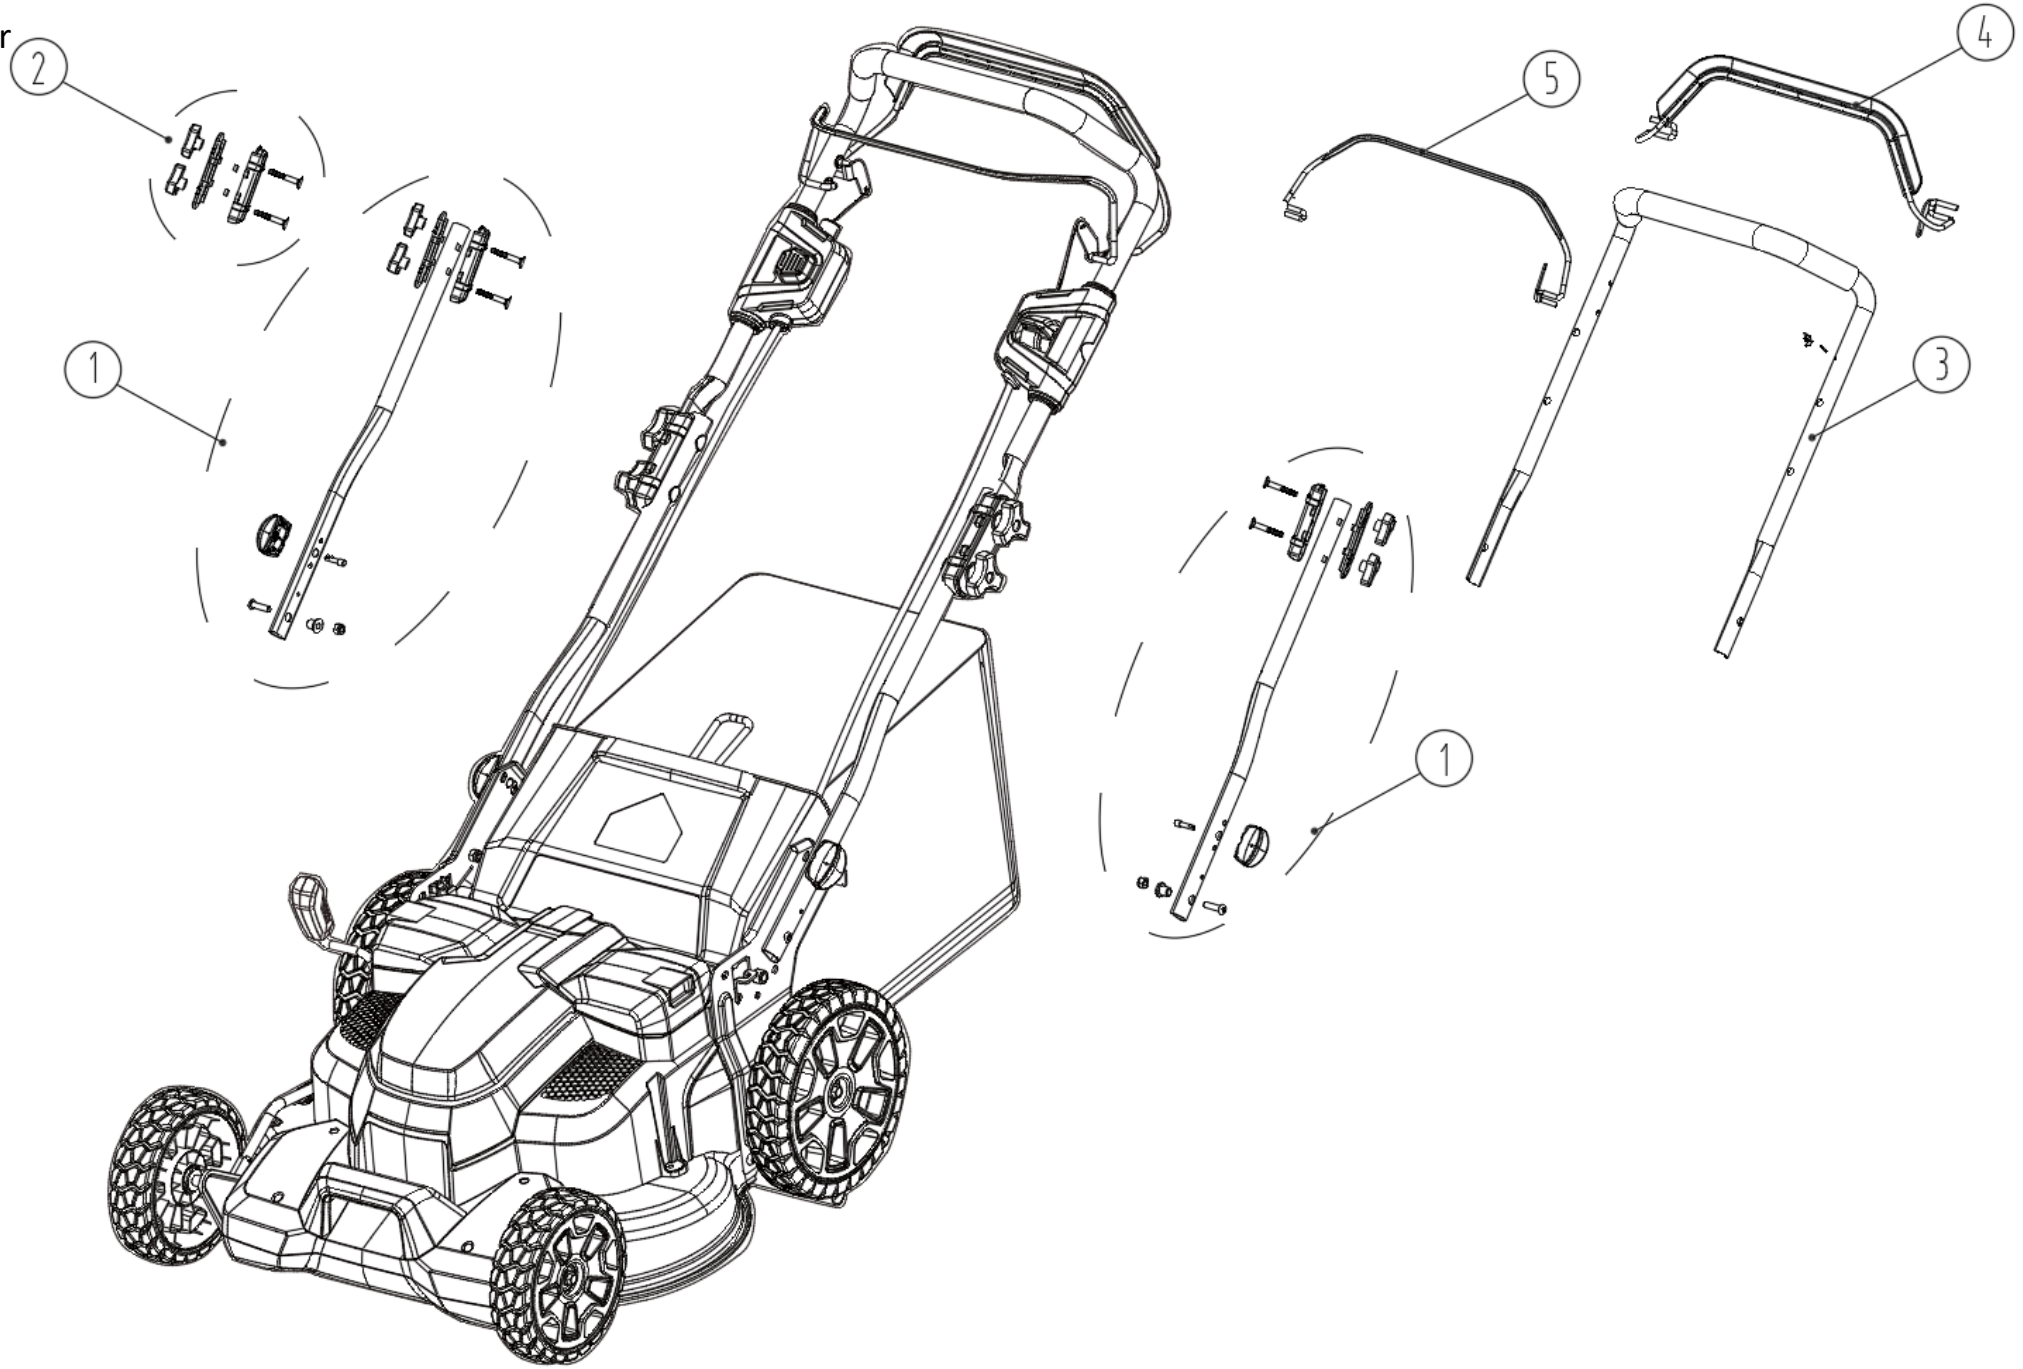

GMS 250
GW 82V 25-in. BL SP Mower
2510502
Deck and Wheels

GMS 250
GW 82V 25-in. BL SP Mower
2510502
Handles and Controls

GMS 250
GW 82V 25-in. BL SP Mower
2510502
Housings

GMS 250

GW 82V 25-in. BL SP Mower

2510502

Deck And Wheels		
Item #	Part Number	Description
1	RB332052376	Right Blade Bolt Kit
2	RB332042376	Left Blade Bolt Kit
3	RB333022376	Right Blade
4	RB333012376	Left Blade
5	RB341281179A	Front Wheel Kit
6	RB333052376	Front Axle Kit
7	RB361012468	Self Propel Axle And Motor
8	R0200808-00	Wheel Gear (Right)
9	R0200846-00	Wheel Gear (Left)
10	RB341031531A	Rear Wheel Assembly
11	RB333062376	Rear Axle Assembly
12	RB333172376A	Height Adjust Rod Assembly
13	RB311042376	Height Adjust Handle Kit
14	RB333092376A	Deck Bracket (Right)
15	RB333082376A	Deck Bracket (Left)