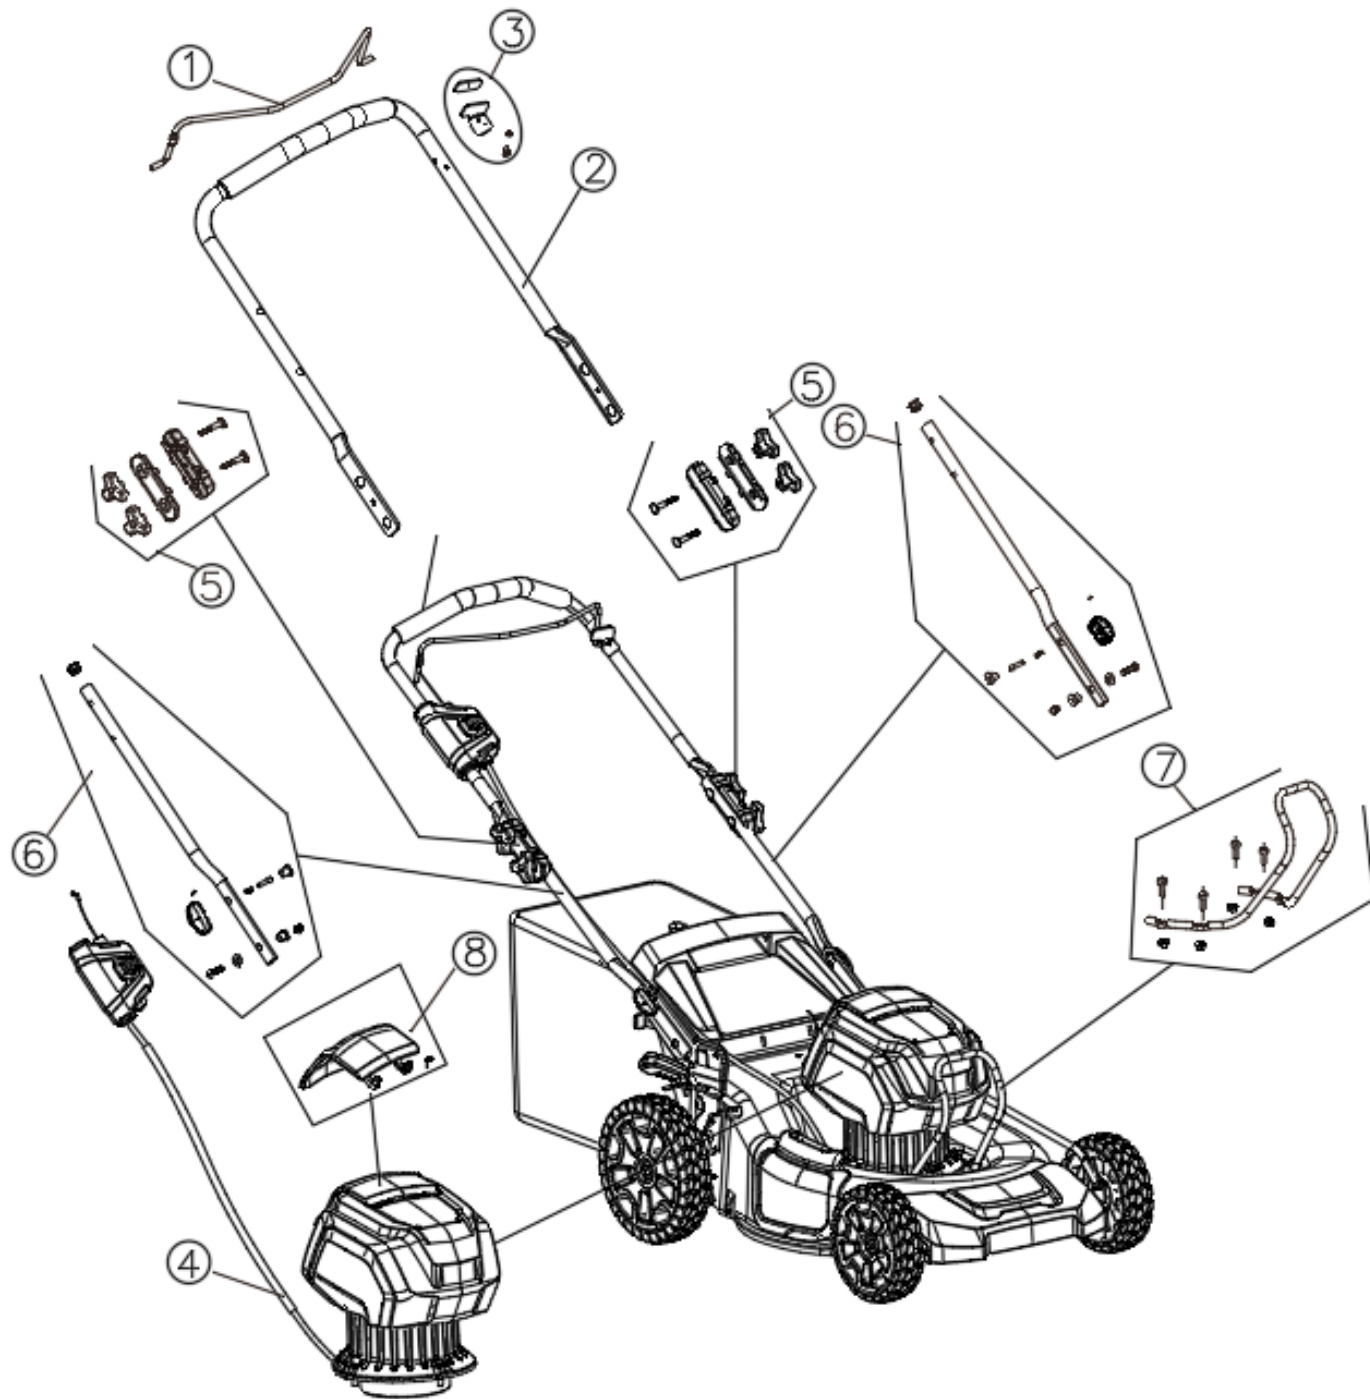

GM 210  
GW 82V 21-in. BL Mower  
2502802  
Deck and Wheels

GM 210  
GW 82V 21-in. BL Mower  
2502802  
Handles and Controls

GM 210  
GW 82V 21-in. BL Mower  
2502802  
Housings

GM 210  
 GW 82V 21-in. BL Mower  
 2502802

Deck And Wheels		
Item #	Part Number	Description
1	RB311111179C	Height Adjust Handle Kit
2	RB311221179	Deck Bracket Assembly (Right)
3	RB341271179A	Rear Wheel Kit
4	RB311011179A	Rear Axle Kit
5	RB341231179C	Side Discharge Cover Assembly
6	RB333041519A	Deck Bracket Assembly (Left)
7	RB333031179A	Height Adjust Rod Assembly
8	RB333011179A	Deck
9	RB311021179A	Front Wheel Kit
10	RB341281179A	Front Axle Kit