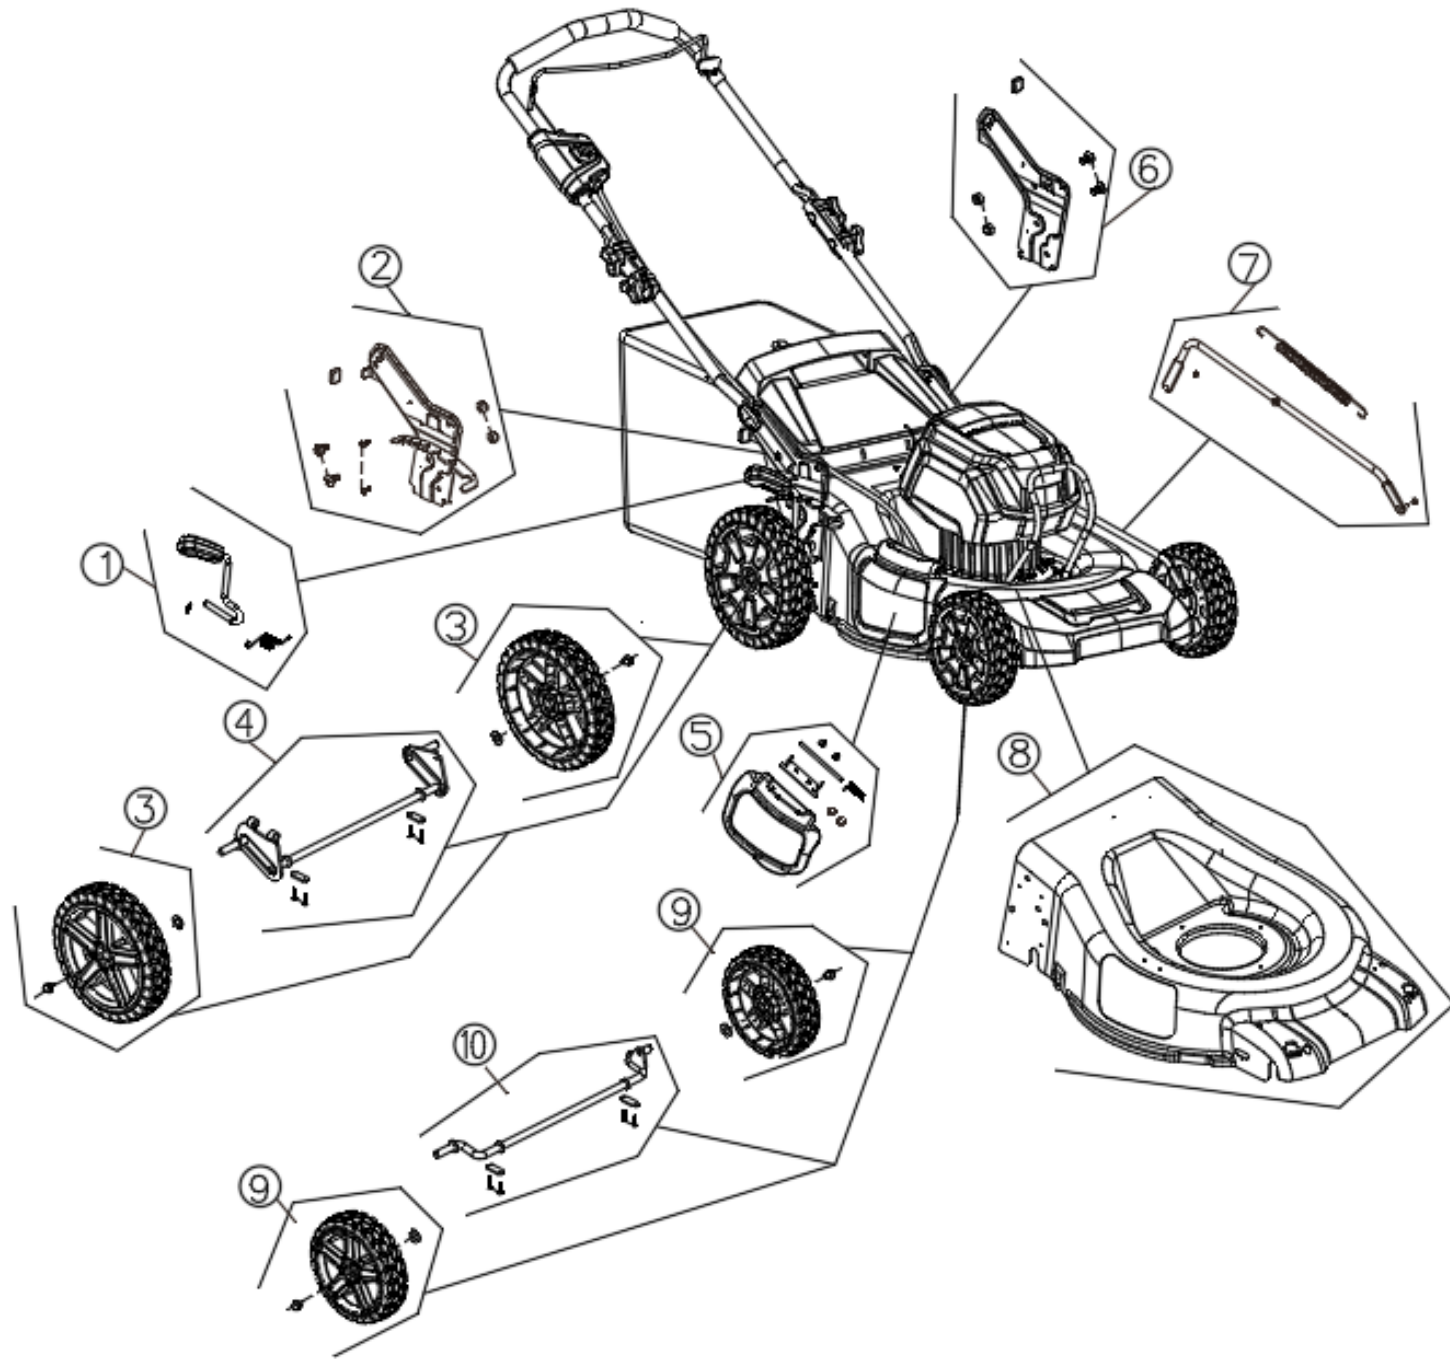

GM 210  
GW 82V 21-in. BL Mower  
2502802  
Deck and Wheels

GM 210  
GW 82V 21-in. BL Mower  
2502802  
Handles and Controls

GM 210  
GW 82V 21-in. BL Mower  
2502802  
Housings

GM 210  
 GW 82V 21-in. BL Mower  
 2502802

Deck And Wheels		
Item #	Part Number	Description
1	RB311111179C	Height Adjust Handle Kit
2	RB311221179	Deck Bracket Assembly (Right)
3	RB341271179A	Rear Wheel Kit
4	RB311011179A	Rear Axle Kit
5	RB341231179C	Side Discharge Cover Assembly
6	RB333041519A	Deck Bracket Assembly (Left)
7	RB333031179A	Height Adjust Rod Assembly
8	RB333011179A	Deck
9	RB311021179A	Front Wheel Kit
10	RB341281179A	Front Axle Kit