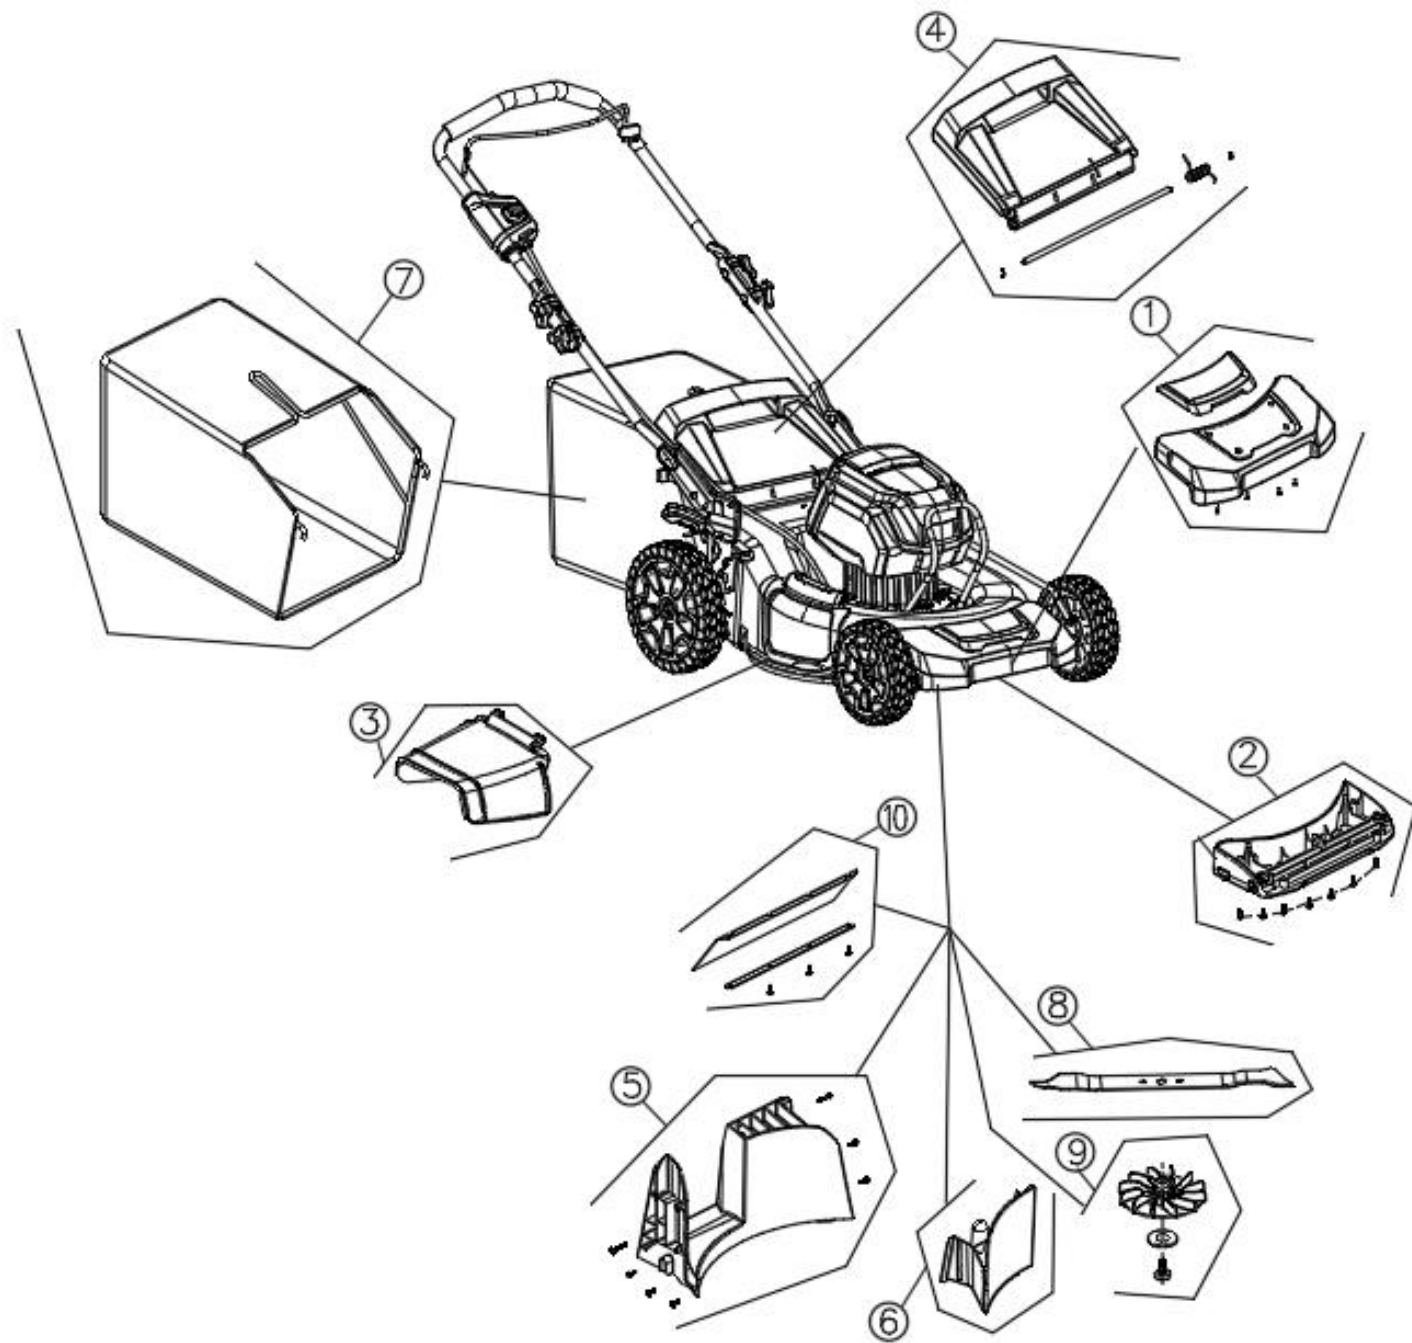

GM 210  
GW 82V 21-in. BL Mower  
2502802  
Deck and Wheels

GM 210  
GW 82V 21-in. BL Mower  
2502802  
Handles and Controls

GM 210  
GW 82V 21-in. BL Mower  
2502802  
Housings

GM 210  
 GW 82V 21-in. BL Mower  
 2502802

Deck And Wheels		
Item #	Part Number	Description
1	RB311111179C	Height Adjust Handle Kit
2	RB311221179	Deck Bracket Assembly (Right)
3	RB341271179A	Rear Wheel Kit
4	RB311011179A	Rear Axle Kit
5	RB341231179C	Side Discharge Cover Assembly
6	RB333041519A	Deck Bracket Assembly (Left)
7	RB333031179A	Height Adjust Rod Assembly
8	RB333011179A	Deck
9	RB311021179A	Front Wheel Kit
10	RB341281179A	Front Axle Kit