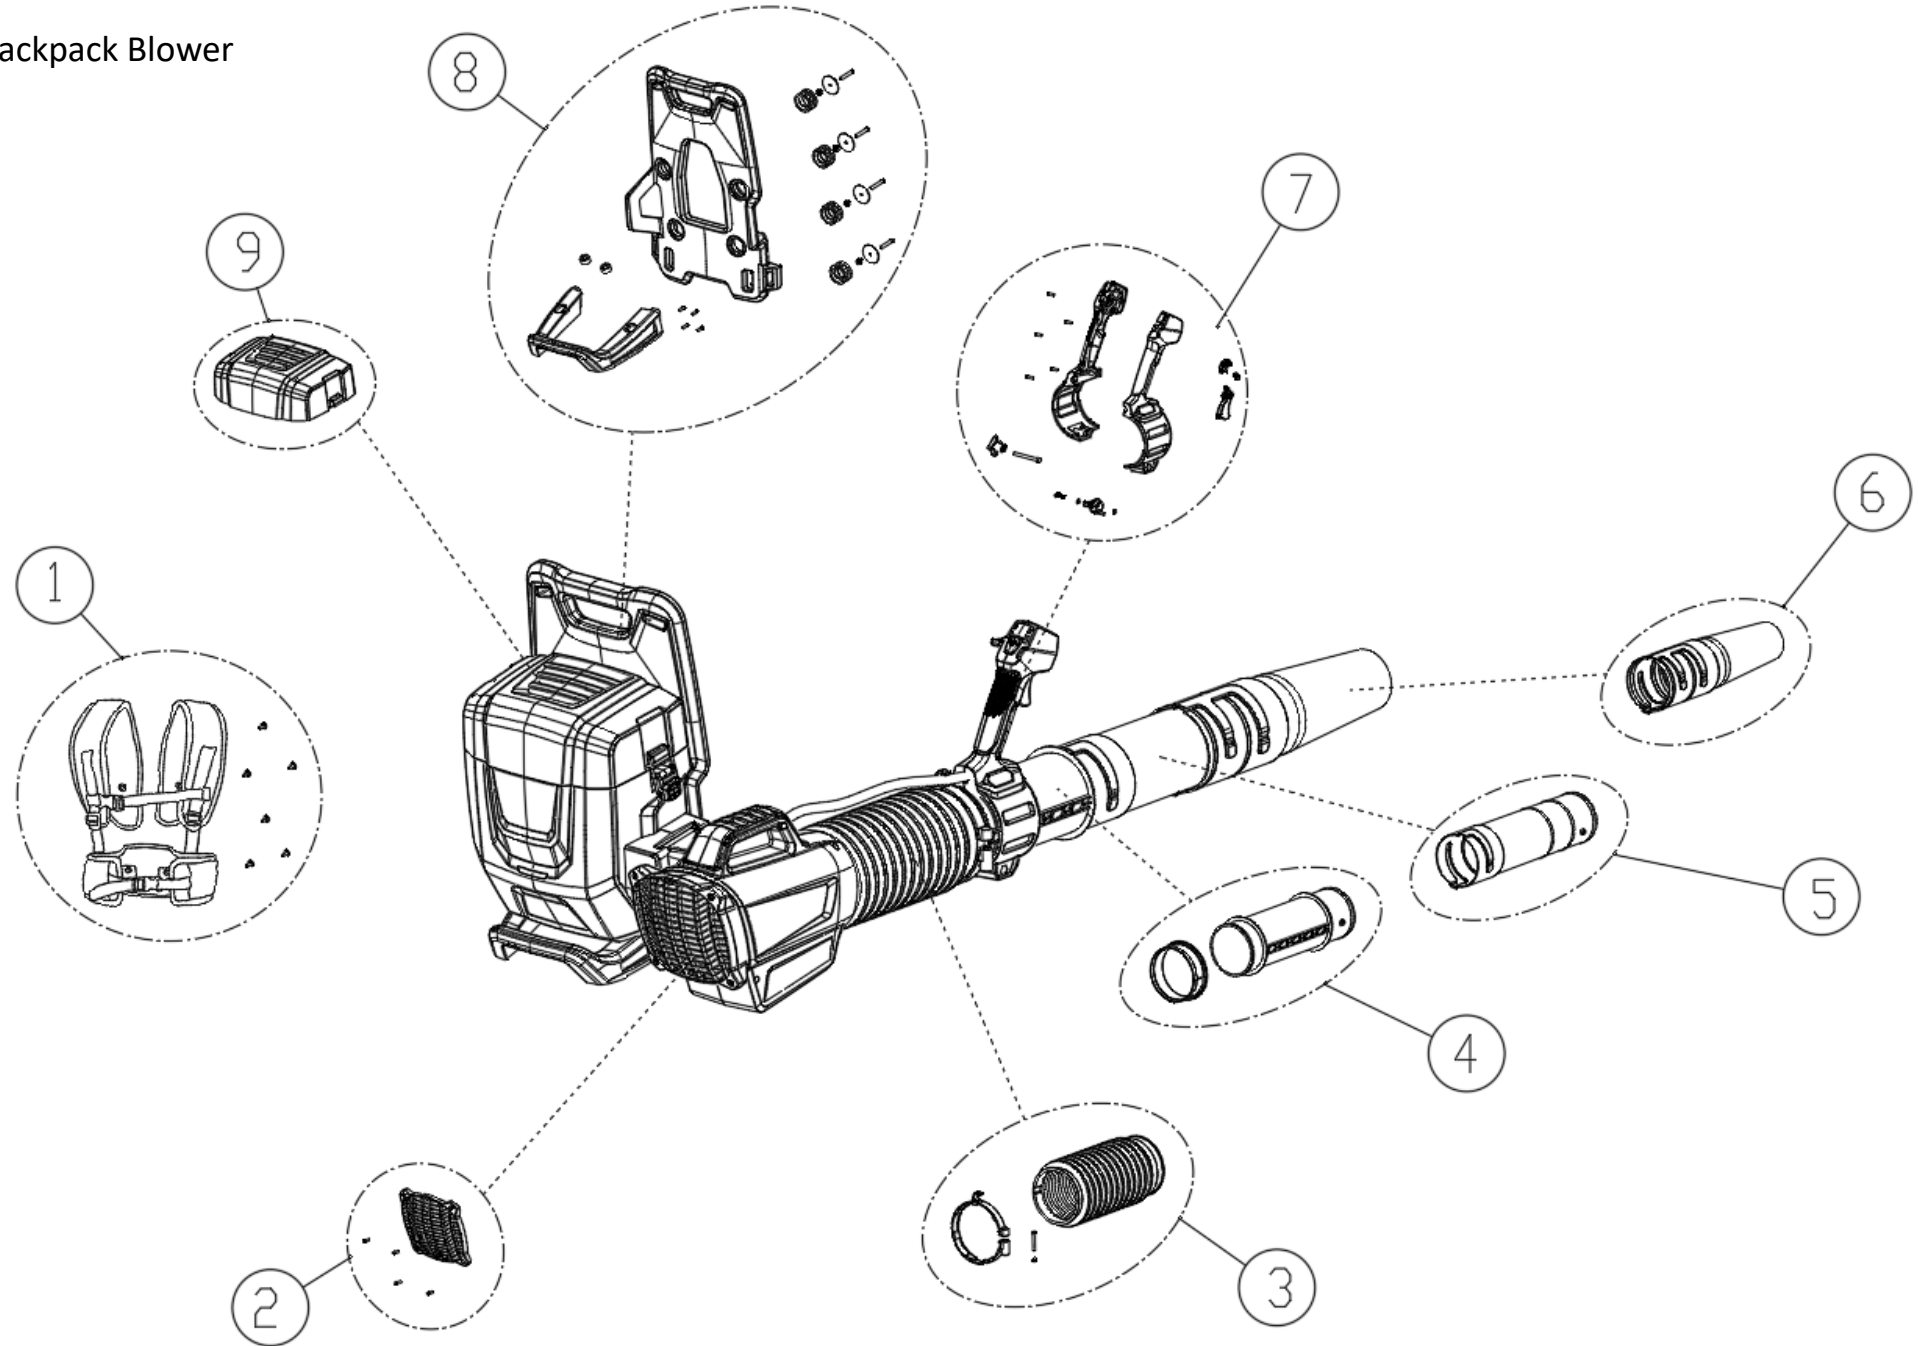

GBB 700  
GW 82V Dual Battery Backpack Blower  
2404902

GBB 700  
GW 82V Dual Battery Backpack Blower  
2404902

Item #	Part Number	Description
1	RB311291959	Belt and Backpack Strap Assembly
2	R0200845-00	Air intake cover assembly
3	RB341261959	Flex Tube Assembly
4	RB341291959	Adjustment tube assembly
5	RB341341959	Upper Tube Assembly
6	RB341281959	Lower Tube Assembly
7	RB341301959	Handle assembly
8	RB341031959	Backboard assembly
9	RB341061959	Battery Cover