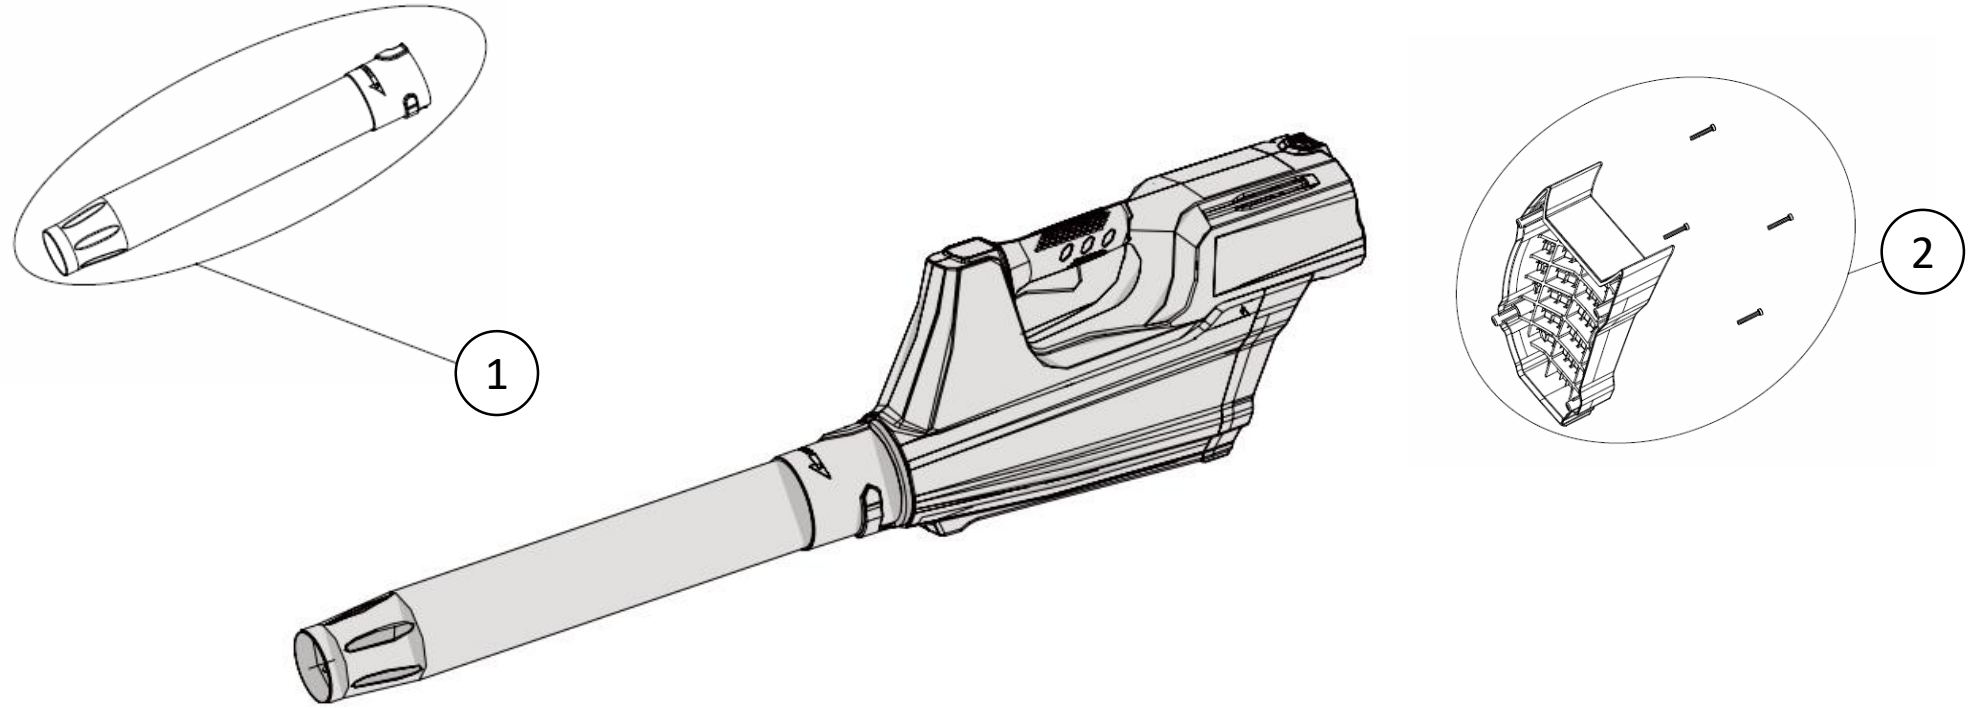

GB 500  
GW 82V 125/mph 500/cfm BL Axial Blower  
2402602

GB 500

GW 82V 125/mph 500/cfm BL Axial Blower

2402602

Item #	Part Number	Description
1	RB34103811B	Tube
2	RB34111811B	Intake Grill