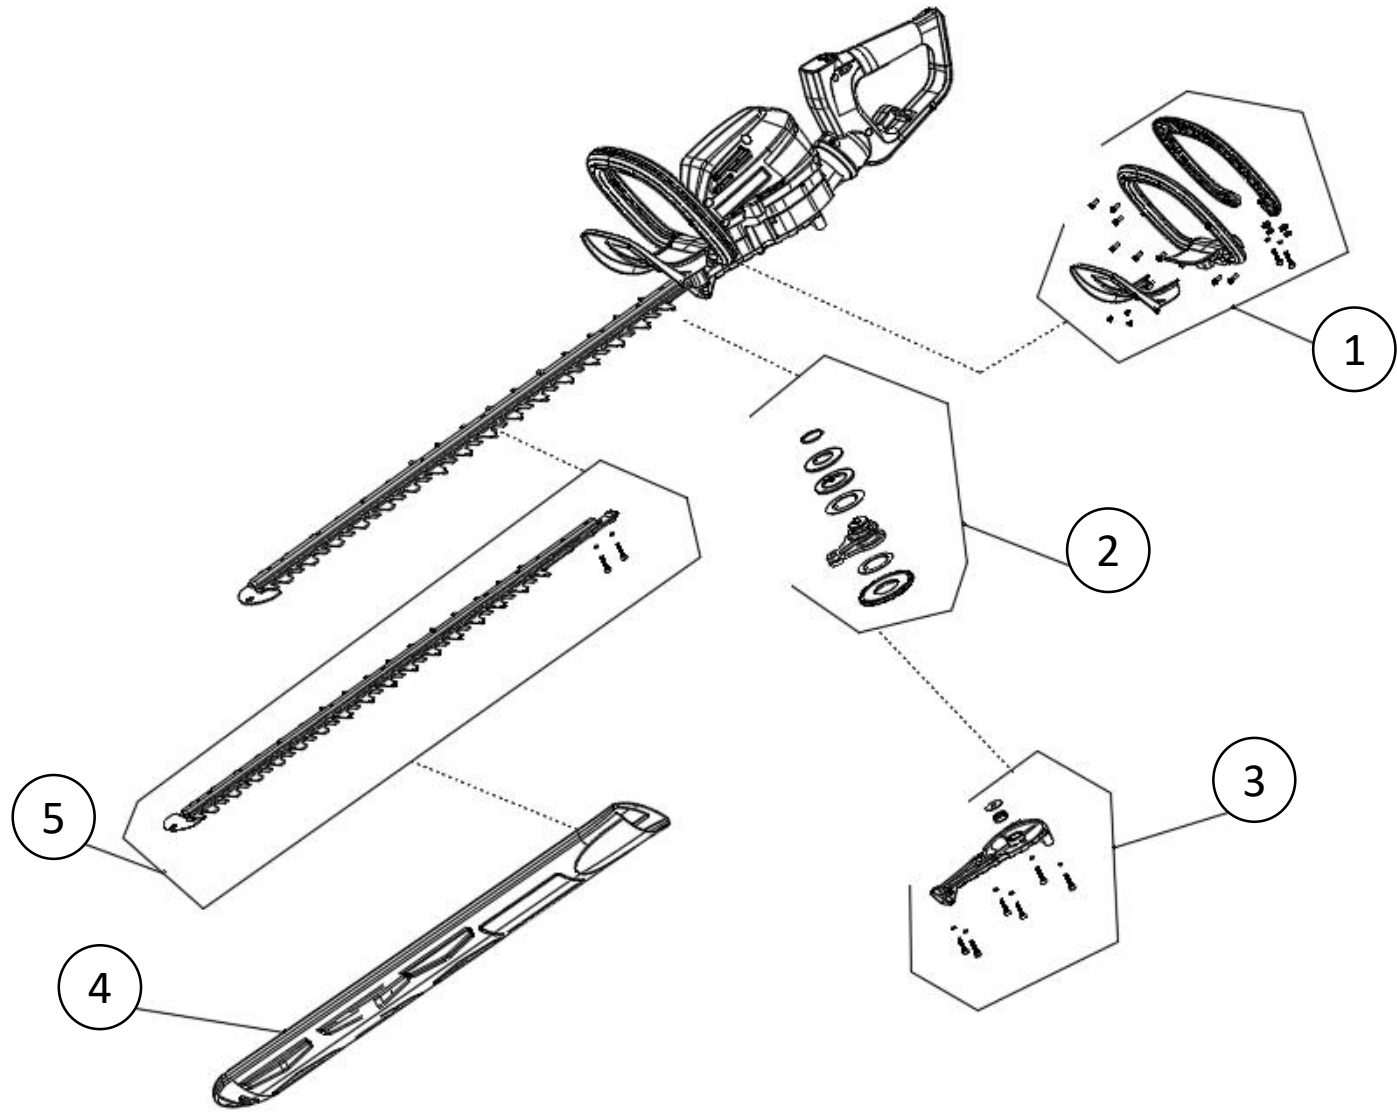

GHD 260
GW 82V 26-in. Dedicated Hedge Trimmer
2206502

GHD 260
GW 82V 26-in. Dedicated Hedge Trimmer
2206502

Item #	Part Number	Description
1	R0200836-00	Auxiliary Handle Assembly
2	RB33111897B	Gear Assembly
3	RB33307897B	Gearbox Cover
4	RB341051907	Sheath
5	RB331013126	Blades