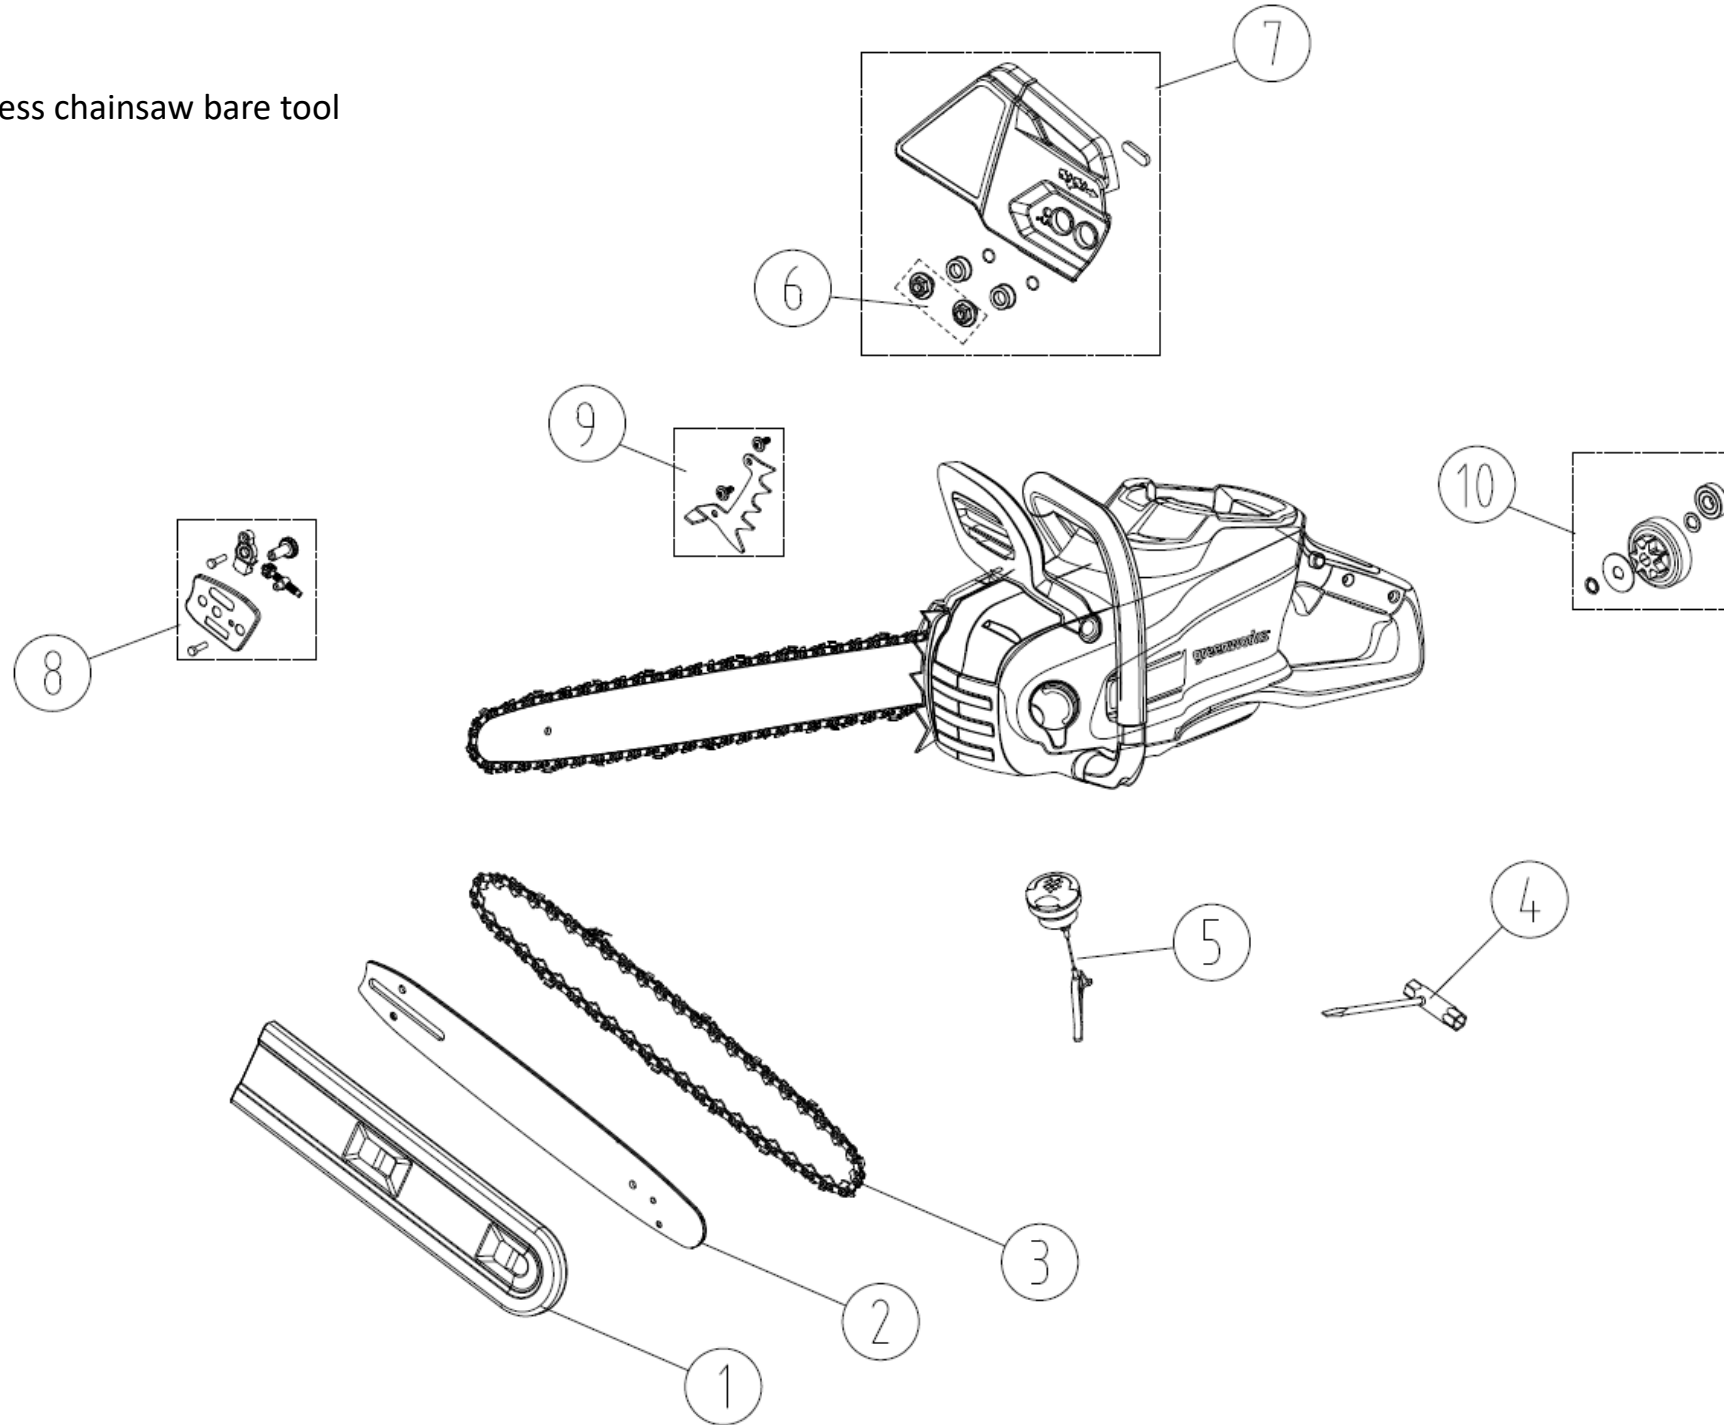

CSE402
GW 48V 16" brushless chainsaw bare tool
2013602

CSE402
GW 48V 16" brushless chainsaw bare
2013602

Item #	Part Number	Description
1	R0200002-00	Scabbard
2	R0200005-00	Bar
3	R0200004-00	Chain
4	RB333001890	Scrench
5	R0200010-00	Oil Cap Assembly
6	R0200854-00	Bar Nuts
7	R0200017-00	Bar Cover Assembly
8	R0200019-00	Tensioner Kit
9	R0200012-00	Spikes
10	RB339012028A	Drive Gear Kit