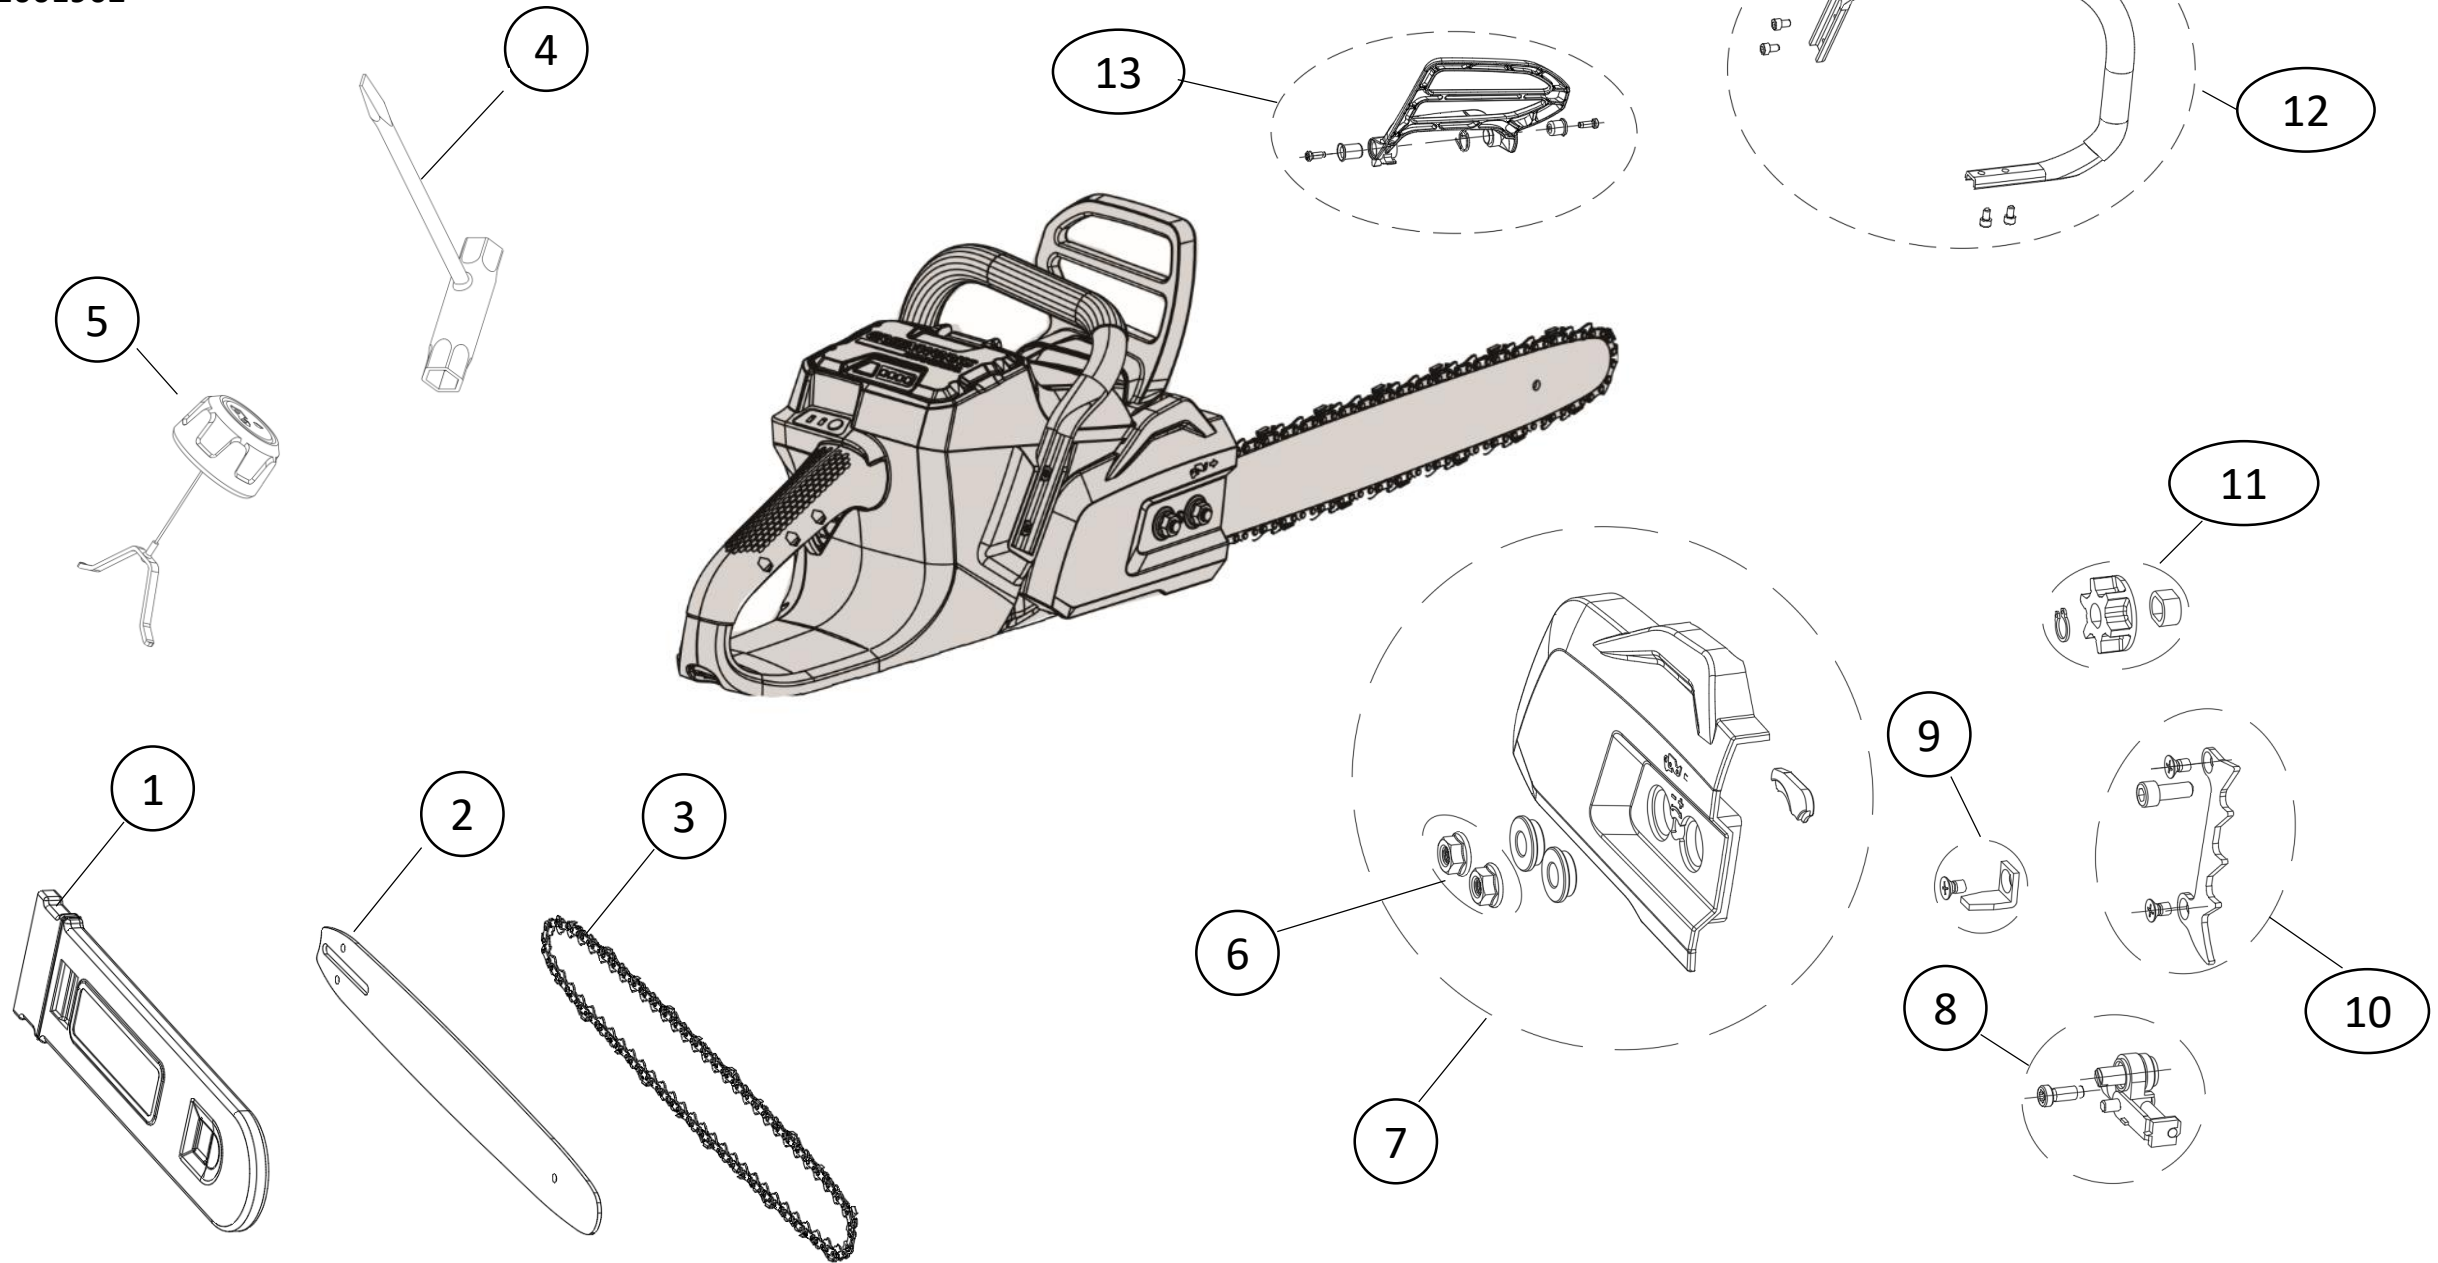

GS 180  
GW 82V 18-in. BL Chainsaw  
2001902

GS 180  
GW 82V 18-in. BL Chainsaw  
2001902

Item #	Part Number	Description
1	RB341161075	Scabbard
2	RB311001080A	Bar
3	RB31101590	Chain
4	RB333001890	Scrench
5	RB341071071V1	Oil Cap Assembly
6	R0200841-00	Bar Nuts
7	RB341071075A	Bar Cover Assembly
8	RB311031063A	Tensioner Kit
9	RB333061075A	Chain Catcher
10	RB333101075	Spikes
11	RB33902102C	Drive Gear Kit
12	RB331031075A	Main Handle
13	RB341041075	Chain Brake Kit