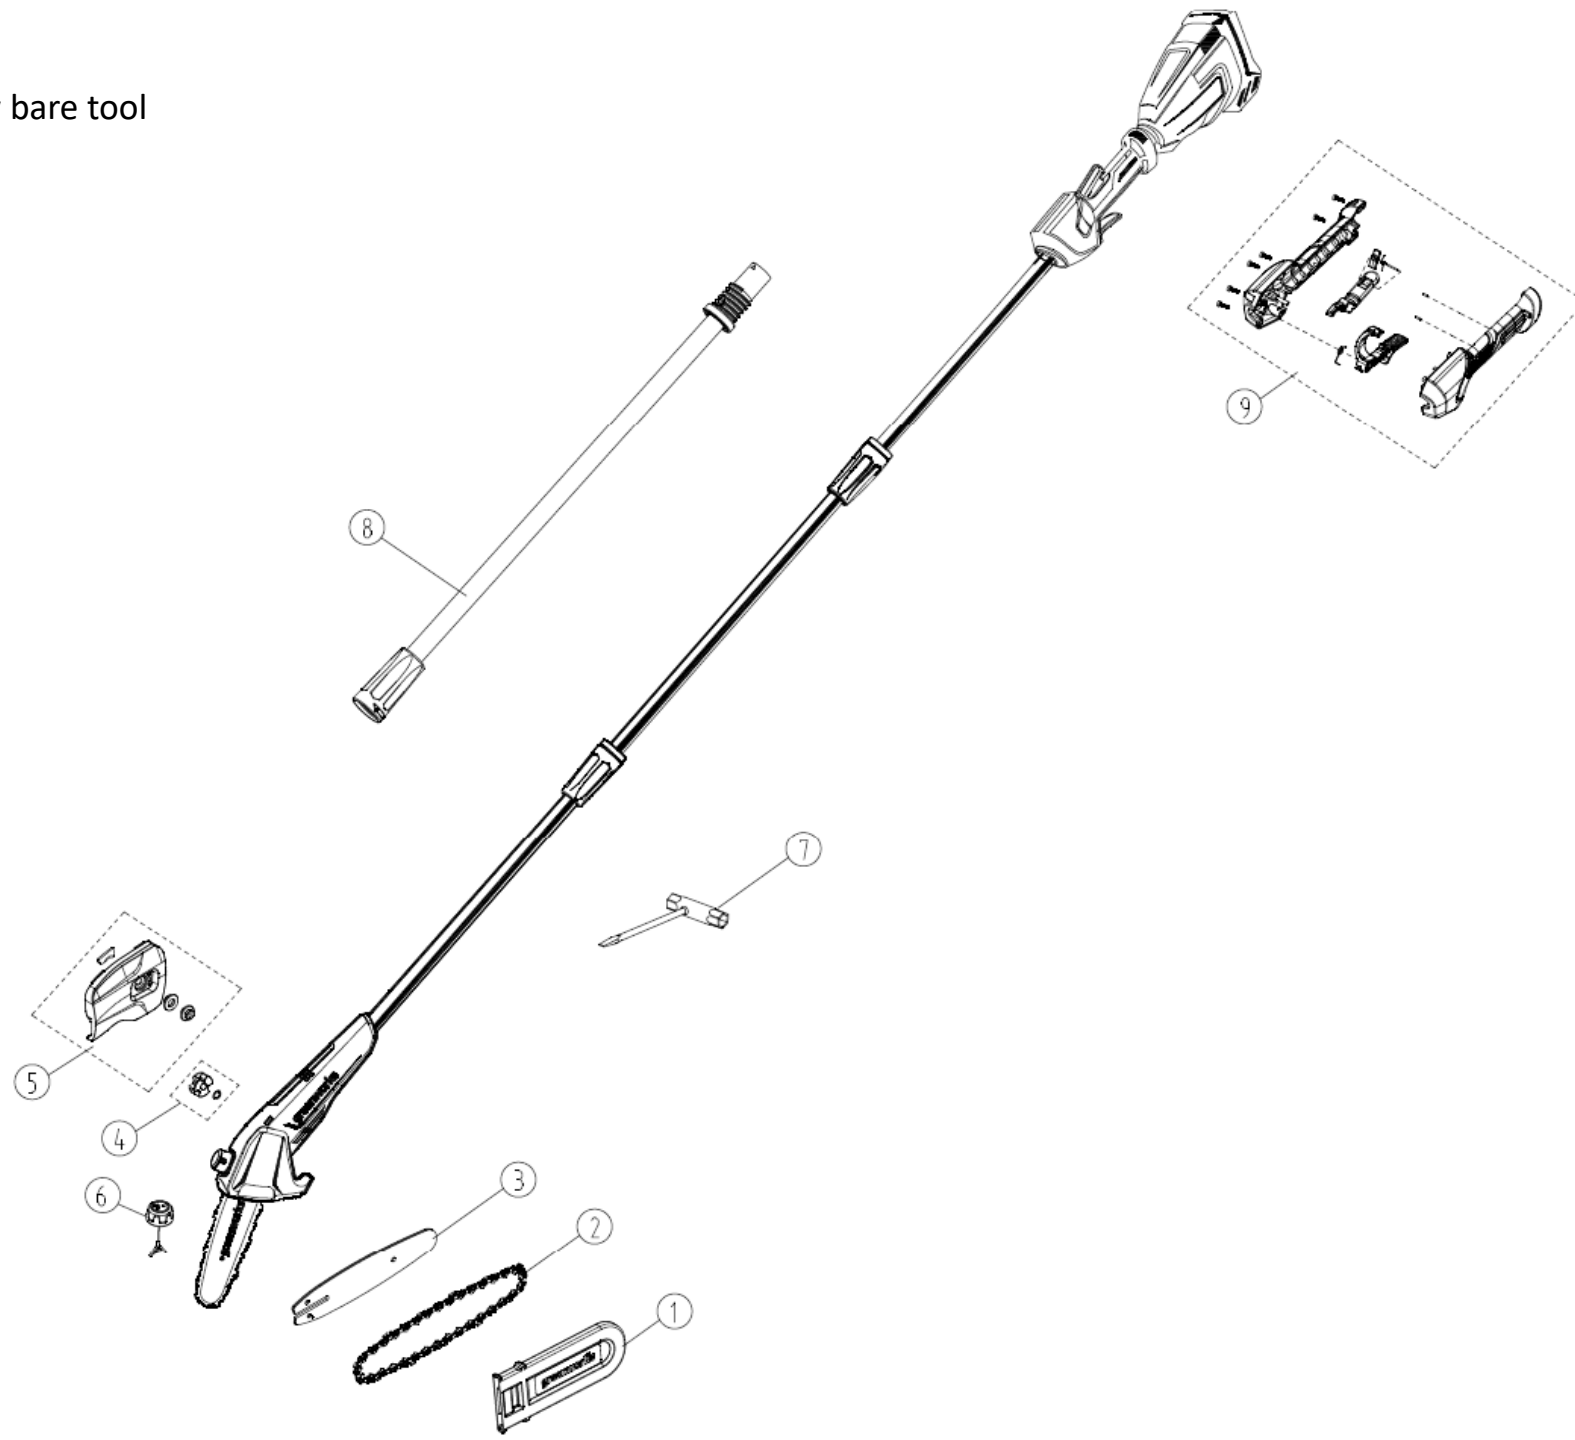

PSE302
GW 48V 8" brushed pole saw bare tool
1404202

PSE302

GW 48V 8" brushed pole saw bare tool

1404202

Item #	Part Number	Description
1	R0200053-00	Scabbard
2	RB32901320	Chain
3	R0200054-00	Bar
4	R0200049-00	Drive Gear Kit
5	R0200052-00	Bar Cover Assembly
6	R0200056-00	Oil Cap Assembly
7	RB333101726	Scrench
8	R0200040-00	Middle Pole Assembly
9	R0200858-00	Handle Assembly