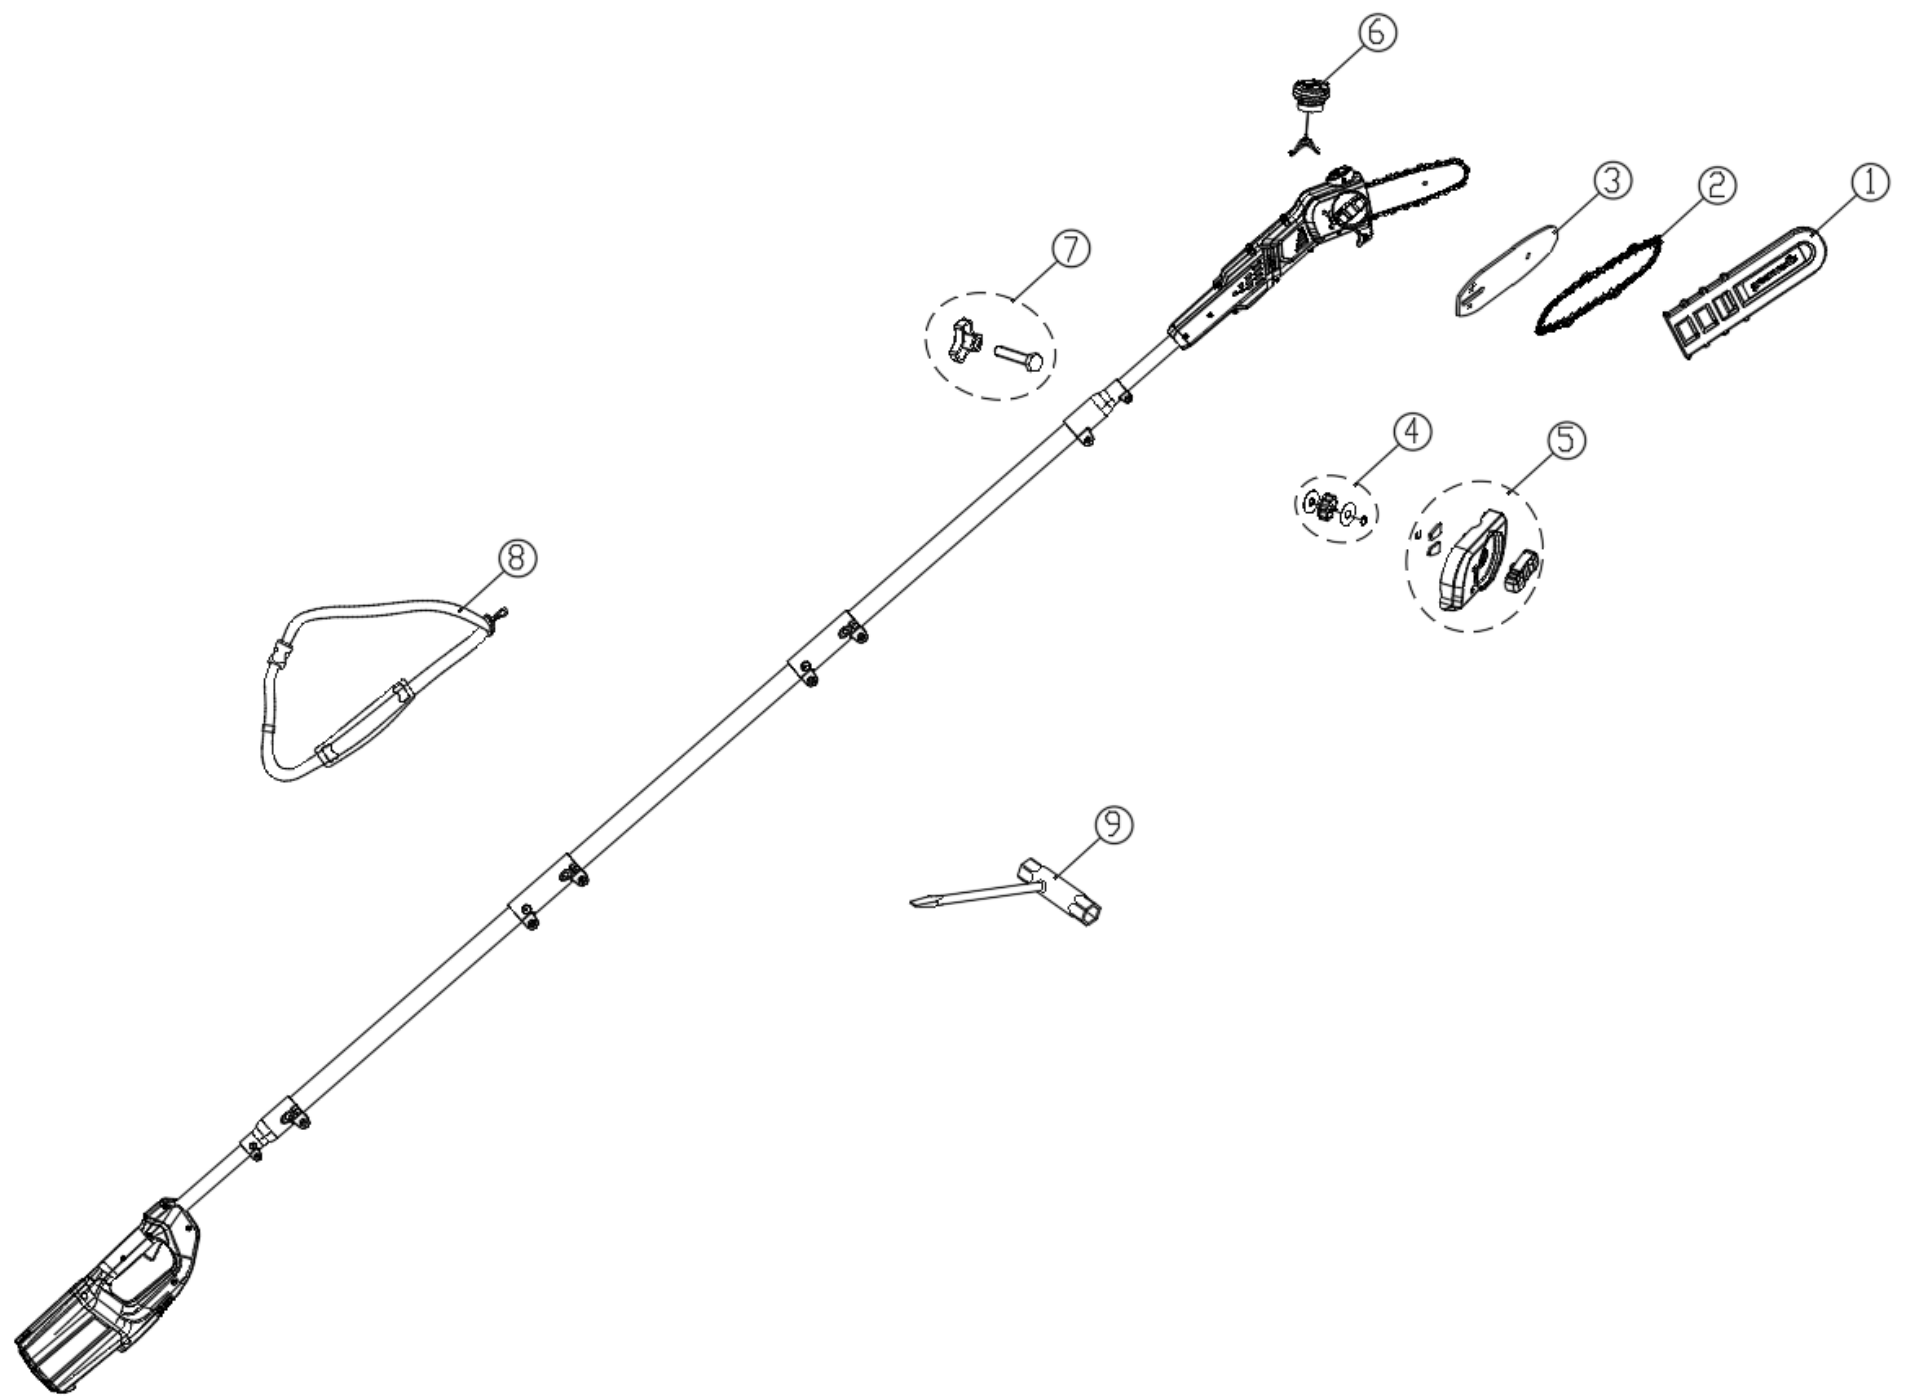

GS100  
GW 82V Polesaw (tool only)  
1400802

GS100  
GW 82V Polesaw (tool only)  
1400802

Item #	Part Number	Description
1	RB34114155V1	Scabbard
2	RB311101726	Chain
3	RB322001726C	Bar
4	RB339001726	Drive Gear Kit
5	RB341031726A	Bar Cover Assembly
6	RB341091734B	Oil Cap Assembly
7	R0200804-00	Pole Knobs
8	RB37902144C	Strap Assembly
9	RB333101726	Scrench